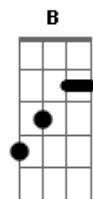

© ukulele-chords.com