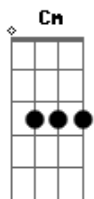

© ukulele-chords.com