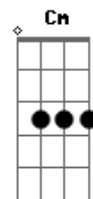

© ukulele-chords.com