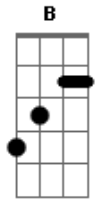

© ukulele-chords.com