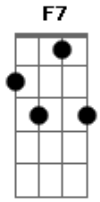

© ukulele-chords.com