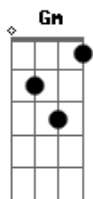

© ukulele-chords.com

© ukulele-chords.com