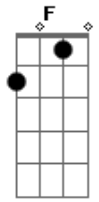

Queen - Another World

Tom: F

F
In another world
C7 Under another sky
Dm I see another story waiting
F To be told
F And another You - wakes up -
C7 With another Me
Dm For that's the way we've come to be
F In Another World
Dm In a different place
Gm Way 'cross Time and Space
C7 The door is open wide
Dm Drawn to a different light
Gm Maybe we'll step inside

F In Another World Gm
C7 We can show we care F
Dm You can be sure I'm waiting there - C7
F
In Another World
solo part goes up one like this:
Bb - Cm - F7 - Bb
Gm - Cm - F7 - B
(play this twice)
Gm When the dice were cast
Dm They laid a crazy path we follow to our graves Gm C7
Dm
But I know in different world
F We journey a different way Gm
F So we live but life
C7 Isn't what it seems F
Dm We're only living in our dreams C7
F
In Another World
Gm You can believe I'll meet you here C7
F

Acordes

© ukulele-chords.com