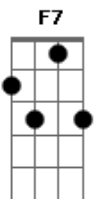

© ukulele-chords.com