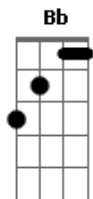

© ukulele-chords.com