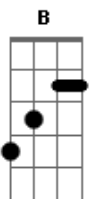

© ukulele-chords.com