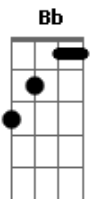

© ukulele-chords.com