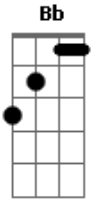

© ukulele-chords.com