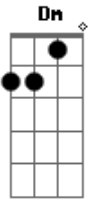

© ukulele-chords.com