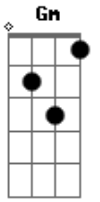

© ukulele-chords.com