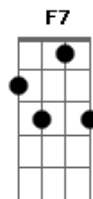

© ukulele-chords.com