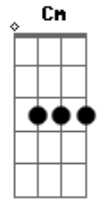

© ukulele-chords.com