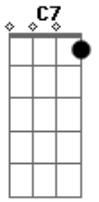

© ukulele-chords.com