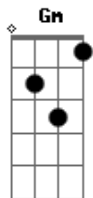

© ukulele-chords.com