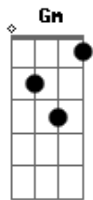

© ukulele-chords.com