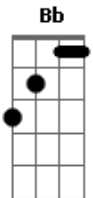

© ukulele-chords.com