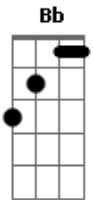

© ukulele-chords.com