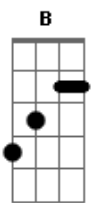

© ukulele-chords.com