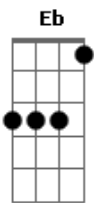

That golden witch
 Am
 We were on the tundra
 Em
 In a land where the sun don't set

(B Bb)

[Refrão]

A7
 In the Yukon valley
 C
 Where you left me
 C Em
 You left me on my knees

[Segunda Parte]

Em
 On the Athabasca Delta
 We retraced our tracks
 Am
 All through the woods where we found
 G B
 A compass and a prospector's map
 Em
 And I pushed off in my boat

With the gold prospector's ghost
 Am
 Search forever
 G B
 But you won't ever find your

[Pré-Refrão]

C G Em D
 Gold

The river swallowed it

C G Em D
 whole

[Refrão]

A7
 In the Yukon valley
 C

Where you left me
 C Em
 You left me on my knees

(B Bb)

[Terceira Parte]

A7
 On the great slave river
 C
 To the West
 C Em
 To the West, I'm headed East

(B Bb)

[Refrão]

A7
 In the Yukon Valley
 C
 To the West

[Solo] Em Am G B
 Em Am G B
 Em

[Ponte]

(B Bb)

[Refrão Final]

A7
 In the Yukon valley
 C
 To the West
 To the West
 Em
 But I'm headed East

Acordes

© ukulele-chords.com

© ukulele-chords.com

© ukulele-chords.com

© ukulele-chords.com