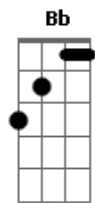

© ukulele-chords.com