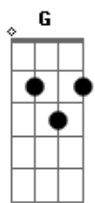

That golden witch
 Am
 We were on the tundra
 Em
 In a land where the sun don't set

(B Bb)

[Refrão]

A7
 In the Yukon valley
 C
 Where you left me
 C Em
 You left me on my knees

[Segunda Parte]

Em
 On the Athabasca Delta
 We retraced our tracks
 Am
 All through the woods where we found
 G B
 A compass and a prospector's map
 Em
 And I pushed off in my boat

With the gold prospector's ghost
 Am
 Search forever
 G B
 But you won't ever find your

[Pré-Refrão]

C G Em D
 Gold

The river swallowed it

C G Em D
 whole

[Refrão]

A7
 In the Yukon valley
 C

Where you left me
 C Em
 You left me on my knees

(B Bb)

[Terceira Parte]

A7
 On the great slave river
 C
 To the West
 C Em
 To the West, I'm headed East

(B Bb)

[Refrão]

A7
 In the Yukon Valley
 C
 To the West

[Solo] Em Am G B
 Em Am G B
 Em

[Ponte]

(B Bb)

[Refrão Final]

A7
 In the Yukon valley
 C
 To the West
 To the West
 Em
 But I'm headed East

Acordes

© ukulele-chords.com

© ukulele-chords.com

© ukulele-chords.com

© ukulele-chords.com