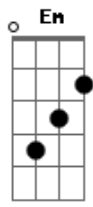

We've had some dark days
 F C Em
 Oh it was cold but still it wasn't cold enough

We're in the thick of it now
 F C
 To freeze the blood beneath my spine

And when the ice breaks
 Em Am
 At least I'll survive

(G Dm F Am)
 (G Dm F Am)
 (G Dm F)

[Final] C Em Am
 C Em Am

© ukulele-chords.com

© ukulele-chords.com

© ukulele-chords.com

© ukulele-chords.com

© ukulele-chords.com

© ukulele-chords.com