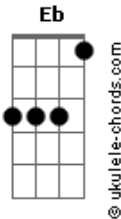

PUP - Cul-De-Sac

tom:
 G (forma dos acordes no tom de Ab)
 Afinação: Eb Ab Db Gb Bb Eb

Intro: Ab Fm Cm Fm
 Ab Fm Cm Fm

[Primeira Parte]

Ab
 Tough luck
 Ab Db
 You don't need me anymore
 Bb
 No you don't
 Ab
 And when my eyes were closed
 Ab Db
 You left me miserable
 Bb
 In the morning

(Ab Fm Cm Fm)
 (Ab Fm Cm Fm)

[Segunda Parte]

Ab
 I'll wait out the winter
 Ab Db Db
 In this cul-de-sac
 Ab
 I still remember that summertime
 Ab
 By the oceanside
 Ab Db
 You wrote me to let me know
 Bb
 You won't come back

[Refrão]

Db Eb
 And you're right

Acordes

Db Eb
 I'll wait
 Db Ab
 And your heart
 Eb Db
 Won't change
 Db Ab
 And you're right
 Db Ab
 I'll wait
 Db Ab
 And your heart
 Eb
 Won't change

[Pré-Refrão]

Db Ab Eb Eb
 Oh Oh Oh Oh Oh Oh
 Db Ab Eb
 My love won't change, no

[Refrão]

Db Ab
 My whole life
 Db Ab
 I will wait
 Db Ab
 Now your heart
 Eb
 Won't change
 Db Ab
 My whole life
 Db Ab
 I will wait
 Db Eb
 For your heart to change

[Final] Ab Fm Cm Fm
 Ab Fm Cm Fm Ab