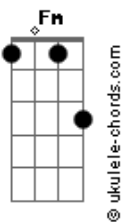

# PUP - Cul-De-Sac

tom:  
 G (forma dos acordes no tom de Ab)  
 Afinação: Eb Ab Db Gb Bb Eb

Intro: Ab Fm Cm Fm  
 Ab Fm Cm Fm

[Primeira Parte]

Ab  
 Tough luck  
 Ab Db  
 You don't need me anymore  
 Bb  
 No you don't  
 Ab  
 And when my eyes were closed  
 Ab Db  
 You left me miserable  
 Bb  
 In the morning

( Ab Fm Cm Fm )  
 ( Ab Fm Cm Fm )

[Segunda Parte]

Ab  
 I'll wait out the winter  
 Ab Db Db  
 In this cul-de-sac  
 Ab  
 I still remember that summertime  
 Ab  
 By the oceanside  
 Ab Db  
 You wrote me to let me know  
 Bb  
 You won't come back

## Acordes

Db Eb  
 I'll wait  
 Db Ab  
 And your heart  
 Eb Db  
 Won't change  
 Db Ab  
 And you're right  
 Db Ab  
 I'll wait  
 Db Ab  
 And your heart  
 Eb  
 Won't change  
 [Pré-Refrão]  
 Db Ab Eb Eb  
 Oh Oh Oh Oh Oh Oh  
 Db Ab Eb  
 My love won't change, no