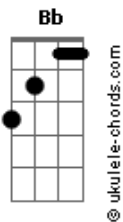

# PUP - Cul-De-Sac

tom:  
 G (forma dos acordes no tom de Ab)  
 Afinação: Eb Ab Db Gb Bb Eb

Intro: Ab Fm Cm Fm  
 Ab Fm Cm Fm

[Primeira Parte]

Ab  
 Tough luck  
 Ab Db  
 You don't need me anymore  
 Bb  
 No you don't  
 Ab  
 And when my eyes were closed  
 Ab Db  
 You left me miserable  
 Bb  
 In the morning

( Ab Fm Cm Fm )  
 ( Ab Fm Cm Fm )

[Segunda Parte]

Ab  
 I'll wait out the winter  
 Ab Db Db  
 In this cul-de-sac  
 Ab  
 I still remember that summertime  
 Ab  
 By the oceanside  
 Ab Db  
 You wrote me to let me know  
 Bb  
 You won't come back

## Acordes

Db Eb  
 I'll wait  
 Db Ab  
 And your heart  
 Eb Db  
 Won't change  
 Db Ab  
 And you're right  
 Db Ab  
 I'll wait  
 Db Ab  
 And your heart  
 Eb  
 Won't change

[Pré-Refrão]

Db Ab Eb Eb  
 Oh Oh Oh Oh Oh Oh  
 Db Ab Eb  
 My love won't change, no