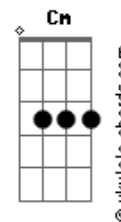

PUP - Cul-De-Sac

tom: G (forma dos acordes no tom de Ab)
 Afinação: Eb Ab Db Gb Bb Eb

Intro: Ab Fm Cm Fm
 Ab Fm Cm Fm

[Primeira Parte]

Ab
 Tough luck
 Ab Db
 You don't need me anymore
 Bb
 No you don't
 Ab
 And when my eyes were closed
 Ab Db
 You left me miserable
 Bb
 In the morning

(Ab Fm Cm Fm)
 (Ab Fm Cm Fm)

[Segunda Parte]

Ab
 I'll wait out the winter
 Ab Db Db
 In this cul-de-sac
 Ab
 I still remember that summertime
 Ab
 By the oceanside
 Ab Db
 You wrote me to let me know
 Bb
 You won't come back

[Refrão]

Db Eb
 And you're right

Acordes

Db Eb
 I'll wait
 Db Ab
 And your heart
 Eb Db
 Won't change
 Db Ab
 And you're right
 Db Ab
 I'll wait
 Db Ab
 And your heart
 Eb
 Won't change

[Pré-Refrão]

Db Ab Eb Eb
 Oh Oh Oh Oh Oh Oh
 Db Ab Eb
 My love won't change, no

[Refrão]

Db Ab
 My whole life
 Db Ab
 I will wait
 Db Ab
 Now your heart
 Eb
 Won't change
 Db Ab
 My whole life
 Db Ab
 I will wait
 Db Eb
 For your heart to change

[Final] Ab Fm Cm Fm
 Ab Fm Cm Fm Ab