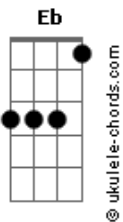

# PUP - Cul-De-Sac

tom:  
 G (forma dos acordes no tom de Ab)  
 Afinação: Eb Ab Db Gb Bb Eb

Intro: Ab Fm Cm Fm  
 Ab Fm Cm Fm

[Primeira Parte]

Ab  
 Tough luck  
 Ab Db  
 You don't need me anymore  
 Bb  
 No you don't  
 Ab  
 And when my eyes were closed  
 Ab Db  
 You left me miserable  
 Bb  
 In the morning

( Ab Fm Cm Fm )  
 ( Ab Fm Cm Fm )

[Segunda Parte]

Ab  
 I'll wait out the winter  
 Ab Db Db  
 In this cul-de-sac  
 Ab  
 I still remember that summertime  
 Ab  
 By the oceanside  
 Ab Db  
 You wrote me to let me know  
 Bb  
 You won't come back

## Acordes

Db Eb  
 I'll wait  
 Db Ab  
 And your heart  
 Eb Db  
 Won't change  
 Db Ab  
 And you're right  
 Db Ab  
 I'll wait  
 Db Ab  
 And your heart  
 Eb  
 Won't change

[Pré-Refrão]

Db Ab Eb Eb  
 Oh Oh Oh Oh Oh Oh  
 Db Ab Eb  
 My love won't change, no