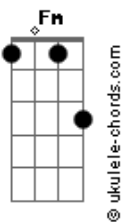

# PUP - Cul-De-Sac

tom:  
 G (forma dos acordes no tom de Ab)  
 Afinação: Eb Ab Db Gb Bb Eb

Intro: Ab Fm Cm Fm  
 Ab Fm Cm Fm

[Primeira Parte]

Ab  
 Tough luck  
 Ab Db  
 You don't need me anymore  
 Bb  
 No you don't  
 Ab  
 And when my eyes were closed  
 Ab Db  
 You left me miserable  
 Bb  
 In the morning

( Ab Fm Cm Fm )  
 ( Ab Fm Cm Fm )

[Segunda Parte]

Ab  
 I'll wait out the winter  
 Ab Db Db  
 In this cul-de-sac  
 Ab  
 I still remember that summertime  
 Ab  
 By the oceanside  
 Ab Db  
 You wrote me to let me know  
 Bb  
 You won't come back

## Acordes

Db Eb  
 I'll wait  
 Db Ab  
 And your heart  
 Eb Db  
 Won't change  
 Db Ab  
 And you're right  
 Db Ab  
 I'll wait  
 Db Ab  
 And your heart  
 Eb  
 Won't change

[Pré-Refrão]

Db Ab Eb Eb  
 Oh Oh Oh Oh Oh Oh  
 Db Ab Eb  
 My love won't change, no