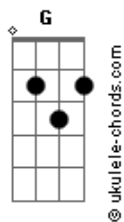

# PUP - Cul-De-Sac

tom:  
 G (forma dos acordes no tom de Ab)  
 Afinação: Eb Ab Db Gb Bb Eb

Intro: Ab Fm Cm Fm  
 Ab Fm Cm Fm

[Primeira Parte]

Ab  
 Tough luck  
 Ab Db  
 You don't need me anymore  
 Bb  
 No you don't  
 Ab  
 And when my eyes were closed  
 Ab Db  
 You left me miserable  
 Bb  
 In the morning

( Ab Fm Cm Fm )  
 ( Ab Fm Cm Fm )

[Segunda Parte]

Ab  
 I'll wait out the winter  
 Ab Db Db  
 In this cul-de-sac  
 Ab  
 I still remember that summertime  
 Ab  
 By the oceanside  
 Ab Db  
 You wrote me to let me know  
 Bb  
 You won't come back

## Acordes

Db Eb  
 I'll wait  
 Db Ab  
 And your heart  
 Eb Db  
 Won't change  
 Db Ab  
 And you're right  
 Db Ab  
 I'll wait  
 Db Ab  
 And your heart  
 Eb  
 Won't change  
 [Pré-Refrão]  
 Db Ab Eb Eb  
 Oh Oh Oh Oh Oh Oh  
 Db Ab Eb  
 My love won't change, no