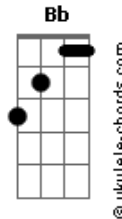

PUP - Cul-De-Sac

tom:
 G (forma dos acordes no tom de Ab)
 Afinação: Eb Ab Db Gb Bb Eb

Intro: Ab Fm Cm Fm
 Ab Fm Cm Fm

[Primeira Parte]

Ab
 Tough luck
 Ab Db
 You don't need me anymore
 Bb
 No you don't
 Ab
 And when my eyes were closed
 Ab Db
 You left me miserable
 Bb
 In the morning

(Ab Fm Cm Fm)
 (Ab Fm Cm Fm)

[Segunda Parte]

Ab
 I'll wait out the winter
 Ab Db Db
 In this cul-de-sac
 Ab
 I still remember that summertime
 Ab
 By the oceanside
 Ab Db
 You wrote me to let me know
 Bb
 You won't come back

[Refrão]

Db Eb
 And you're right

Acordes

Db Eb
 I'll wait
 Db Ab
 And your heart
 Eb Db
 Won't change
 Db Ab
 And you're right
 Db Ab
 I'll wait
 Db Ab
 And your heart
 Eb
 Won't change

[Pré-Refrão]

Db Ab Eb Eb
 Oh Oh Oh Oh Oh Oh
 Db Ab Eb
 My love won't change, no

[Refrão]

Db Ab
 My whole life
 Db Ab
 I will wait
 Db Ab
 Now your heart
 Eb
 Won't change
 Db Ab
 My whole life
 Db Ab
 I will wait
 Db Eb
 For your heart to change

[Final] Ab Fm Cm Fm
 Ab Fm Cm Fm Ab