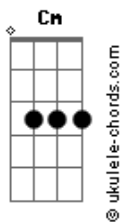

# PUP - Cul-De-Sac

tom:  
 G (forma dos acordes no tom de Ab)  
 Afinação: Eb Ab Db Gb Bb Eb

Intro: Ab Fm Cm Fm  
 Ab Fm Cm Fm

[Primeira Parte]

Ab  
 Tough luck  
 Ab Db  
 You don't need me anymore  
 Bb  
 No you don't  
 Ab  
 And when my eyes were closed  
 Ab Db  
 You left me miserable  
 Bb  
 In the morning

( Ab Fm Cm Fm )  
 ( Ab Fm Cm Fm )

[Segunda Parte]

Ab  
 I'll wait out the winter  
 Ab Db Db  
 In this cul-de-sac  
 Ab  
 I still remember that summertime  
 Ab  
 By the oceanside  
 Ab Db  
 You wrote me to let me know  
 Bb  
 You won't come back

## Acordes

Db Eb  
 I'll wait  
 Db Ab  
 And your heart  
 Eb Db  
 Won't change  
 Db Ab  
 And you're right  
 Db Ab  
 I'll wait  
 Db Ab  
 And your heart  
 Eb  
 Won't change  
 [Pré-Refrão]  
 Db Ab Eb Eb  
 Oh Oh Oh Oh Oh Oh  
 Db Ab Eb  
 My love won't change, no