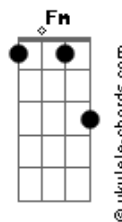

PUP - Cul-De-Sac

tom: G (forma dos acordes no tom de Ab)
 Afinação: Eb Ab Db Gb Bb Eb

Intro: Ab Fm Cm Fm
 Ab Fm Cm Fm

[Primeira Parte]

Ab
 Tough luck
 Ab Db
 You don't need me anymore
 Bb
 No you don't
 Ab
 And when my eyes were closed
 Ab Db
 You left me miserable
 Bb
 In the morning

(Ab Fm Cm Fm)
 (Ab Fm Cm Fm)

[Segunda Parte]

Ab
 I'll wait out the winter
 Ab Db Db
 In this cul-de-sac
 Ab
 I still remember that summertime
 Ab
 By the oceanside
 Ab Db
 You wrote me to let me know
 Bb
 You won't come back

[Refrão]

Db Eb
 And you're right

Acordes

Db Eb
 I'll wait
 Db Ab
 And your heart
 Eb Db
 Won't change
 Db Ab
 And you're right
 Db Ab
 I'll wait
 Db Ab
 And your heart
 Eb
 Won't change

[Pré-Refrão]

Db Ab Eb Eb
 Oh Oh Oh Oh Oh Oh
 Db Ab Eb
 My love won't change, no

[Refrão]

Db Ab
 My whole life
 Db Ab
 I will wait
 Db Ab
 Now your heart
 Eb
 Won't change
 Db Ab
 My whole life
 Db Ab
 I will wait
 Db Eb
 For your heart to change

[Final] Ab Fm Cm Fm
 Ab Fm Cm Fm Ab