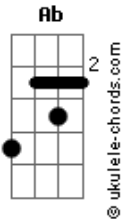

PUP - Cul-De-Sac

tom:
 G (forma dos acordes no tom de Ab)
 Afinação: Eb Ab Db Gb Bb Eb

Intro: Ab Fm Cm Fm
 Ab Fm Cm Fm

[Primeira Parte]

Ab
 Tough luck
 Ab Db
 You don't need me anymore
 Bb
 No you don't
 Ab
 And when my eyes were closed
 Ab Db
 You left me miserable
 Bb
 In the morning

(Ab Fm Cm Fm)
 (Ab Fm Cm Fm)

[Segunda Parte]

Ab
 I'll wait out the winter
 Ab Db Db
 In this cul-de-sac
 Ab
 I still remember that summertime
 Ab
 By the oceanside
 Ab Db
 You wrote me to let me know
 Bb
 You won't come back

[Refrão]

Db Eb
 And you're right

Acordes

Db Eb
 I'll wait
 Db Ab
 And your heart
 Eb Db
 Won't change
 Db Ab
 And you're right
 Db Ab
 I'll wait
 Db Ab
 And your heart
 Eb
 Won't change

[Pré-Refrão]

Db Ab Eb Eb
 Oh Oh Oh Oh Oh Oh
 Db Ab Eb
 My love won't change, no