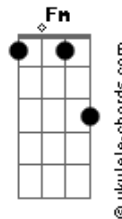

PUP - Cul-De-Sac

tom:
 G (forma dos acordes no tom de Ab)
 Afinação: Eb Ab Db Gb Bb Eb

Intro: Ab Fm Cm Fm
 Ab Fm Cm Fm

[Primeira Parte]

Ab
 Tough luck
 Ab Db
 You don't need me anymore
 Bb
 No you don't
 Ab
 And when my eyes were closed
 Ab Db
 You left me miserable
 Bb
 In the morning

(Ab Fm Cm Fm)
 (Ab Fm Cm Fm)

[Segunda Parte]

Ab
 I'll wait out the winter
 Ab Db Db
 In this cul-de-sac
 Ab
 I still remember that summertime
 Ab
 By the oceanside
 Ab Db
 You wrote me to let me know
 Bb
 You won't come back

[Refrão]

Db Eb
 And you're right

Acordes

Db Eb
 I'll wait
 Db Ab
 And your heart
 Eb Db
 Won't change
 Db Ab
 And you're right
 Db Ab
 I'll wait
 Db Ab
 And your heart
 Eb
 Won't change

[Pré-Refrão]

Db Ab Eb Eb
 Oh Oh Oh Oh Oh Oh
 Db Ab Eb
 My love won't change, no

[Refrão]

Db Ab
 My whole life
 Db Ab
 I will wait
 Db Ab
 Now your heart
 Eb
 Won't change
 Db Ab
 My whole life
 Db Ab
 I will wait
 Db Eb
 For your heart to change

[Final] Ab Fm Cm Fm
 Ab Fm Cm Fm Ab