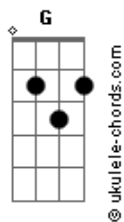

# PUP - Cul-De-Sac

tom:  
 G (forma dos acordes no tom de Ab)  
 Afinação: Eb Ab Db Gb Bb Eb

Intro: Ab Fm Cm Fm  
 Ab Fm Cm Fm

[Primeira Parte]

Ab  
 Tough luck  
 Ab Db  
 You don't need me anymore  
 Bb  
 No you don't  
 Ab  
 And when my eyes were closed  
 Ab Db  
 You left me miserable  
 Bb  
 In the morning

( Ab Fm Cm Fm )  
 ( Ab Fm Cm Fm )

[Segunda Parte]

Ab  
 I'll wait out the winter  
 Ab Db Db  
 In this cul-de-sac  
 Ab  
 I still remember that summertime  
 Ab  
 By the oceanside  
 Ab Db  
 You wrote me to let me know  
 Bb  
 You won't come back

## Acordes

Db Eb  
 I'll wait  
 Db Ab  
 And your heart  
 Eb Db  
 Won't change  
 Db Ab  
 And you're right  
 Db Ab  
 I'll wait  
 Db Ab  
 And your heart  
 Eb  
 Won't change

[Pré-Refrão]

Db Ab Eb Eb  
 Oh Oh Oh Oh Oh Oh  
 Db Ab Eb  
 My love won't change, no