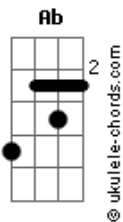

# PUP - Cul-De-Sac

tom:  
 G (forma dos acordes no tom de Ab)  
 Afinação: Eb Ab Db Gb Bb Eb

Intro: Ab Fm Cm Fm  
 Ab Fm Cm Fm

[Primeira Parte]

Ab  
 Tough luck  
 Ab Db  
 You don't need me anymore  
 Bb  
 No you don't  
 Ab  
 And when my eyes were closed  
 Ab Db  
 You left me miserable  
 Bb  
 In the morning

( Ab Fm Cm Fm )  
 ( Ab Fm Cm Fm )

[Segunda Parte]

Ab  
 I'll wait out the winter  
 Ab Db Db  
 In this cul-de-sac  
 Ab  
 I still remember that summertime  
 Ab  
 By the oceanside  
 Ab Db  
 You wrote me to let me know  
 Bb  
 You won't come back

## Acordes

Db Eb  
 I'll wait  
 Db Ab  
 And your heart  
 Eb Db  
 Won't change  
 Db Ab  
 And you're right  
 Db Ab  
 I'll wait  
 Db Ab  
 And your heart  
 Eb  
 Won't change  
 [Pré-Refrão]  
 Db Ab Eb Eb  
 Oh Oh Oh Oh Oh Oh  
 Db Ab Eb  
 My love won't change, no