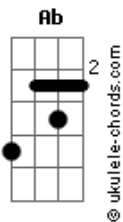

# PUP - Cul-De-Sac

tom:  
 G (forma dos acordes no tom de Ab)  
 Afinação: Eb Ab Db Gb Bb Eb

Intro: Ab Fm Cm Fm  
 Ab Fm Cm Fm

[Primeira Parte]

Ab  
 Tough luck  
 Ab Db  
 You don't need me anymore  
 Bb  
 No you don't  
 Ab  
 And when my eyes were closed  
 Ab Db  
 You left me miserable  
 Bb  
 In the morning

( Ab Fm Cm Fm )  
 ( Ab Fm Cm Fm )

[Segunda Parte]

Ab  
 I'll wait out the winter  
 Ab Db Db  
 In this cul-de-sac  
 Ab  
 I still remember that summertime  
 Ab  
 By the oceanside  
 Ab Db  
 You wrote me to let me know  
 Bb  
 You won't come back

## Acordes

Db Eb  
 I'll wait  
 Db Ab  
 And your heart  
 Eb Db  
 Won't change  
 Db Ab  
 And you're right  
 Db Ab  
 I'll wait  
 Db Ab  
 And your heart  
 Eb  
 Won't change

[Pré-Refrão]

Db Ab Eb Eb  
 Oh Oh Oh Oh Oh Oh  
 Db Ab Eb  
 My love won't change, no