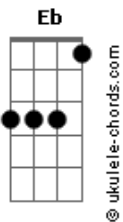

# PUP - Cul-De-Sac

tom:  
 G (forma dos acordes no tom de Ab)  
 Afinação: Eb Ab Db Gb Bb Eb

Intro: Ab Fm Cm Fm  
 Ab Fm Cm Fm

[Primeira Parte]

Ab  
 Tough luck  
 Ab Db  
 You don't need me anymore  
 Bb  
 No you don't  
 Ab  
 And when my eyes were closed  
 Ab Db  
 You left me miserable  
 Bb  
 In the morning

( Ab Fm Cm Fm )  
 ( Ab Fm Cm Fm )

[Segunda Parte]

Ab  
 I'll wait out the winter  
 Ab Db Db  
 In this cul-de-sac  
 Ab  
 I still remember that summertime  
 Ab  
 By the oceanside  
 Ab Db  
 You wrote me to let me know  
 Bb  
 You won't come back

## Acordes

Db Eb  
 I'll wait  
 Db Ab  
 And your heart  
 Eb Db  
 Won't change  
 Db Ab  
 And you're right  
 Db Ab  
 I'll wait  
 Db Ab  
 And your heart  
 Eb  
 Won't change  
 [Pré-Refrão]  
 Db Ab Eb Eb  
 Oh Oh Oh Oh Oh Oh  
 Db Ab Eb  
 My love won't change, no