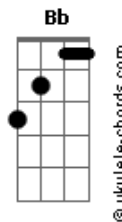

PUP - Cul-De-Sac

tom: G (forma dos acordes no tom de Ab)
 Afinação: Eb Ab Db Gb Bb Eb

Intro: Ab Fm Cm Fm
 Ab Fm Cm Fm

[Primeira Parte]

Ab
 Tough luck
 Ab Db
 You don't need me anymore
 Bb
 No you don't
 Ab
 And when my eyes were closed
 Ab Db
 You left me miserable
 Bb
 In the morning

(Ab Fm Cm Fm)
 (Ab Fm Cm Fm)

[Segunda Parte]

Ab
 I'll wait out the winter
 Ab Db Db
 In this cul-de-sac
 Ab
 I still remember that summertime
 Ab
 By the oceanside
 Ab Db
 You wrote me to let me know
 Bb
 You won't come back

[Refrão]

Db Eb
 And you're right

Acordes

Db Eb
 I'll wait
 Db Ab
 And your heart
 Eb Db
 Won't change
 Db Ab
 And you're right
 Db Ab
 I'll wait
 Db Ab
 And your heart
 Eb
 Won't change

[Pré-Refrão]

Db Ab Eb Eb
 Oh Oh Oh Oh Oh Oh
 Db Ab Eb
 My love won't change, no

[Refrão]

Db Ab
 My whole life
 Db Ab
 I will wait
 Db Ab
 Now your heart
 Eb
 Won't change
 Db Ab
 My whole life
 Db Ab
 I will wait
 Db Eb
 For your heart to change

[Final] Ab Fm Cm Fm
 Ab Fm Cm Fm Ab