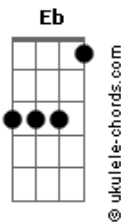

PUP - Cul-De-Sac

tom: G (forma dos acordes no tom de Ab)
 Afinação: Eb Ab Db Gb Bb Eb

Intro: Ab Fm Cm Fm
 Ab Fm Cm Fm

[Primeira Parte]

Ab
 Tough luck
 Ab Db
 You don't need me anymore
 Bb
 No you don't
 Ab
 And when my eyes were closed
 Ab Db
 You left me miserable
 Bb
 In the morning

(Ab Fm Cm Fm)
 (Ab Fm Cm Fm)

[Segunda Parte]

Ab
 I'll wait out the winter
 Ab Db Db
 In this cul-de-sac
 Ab
 I still remember that summertime
 Ab
 By the oceanside
 Ab Db
 You wrote me to let me know
 Bb
 You won't come back

[Refrão]

Db Eb
 And you're right

Acordes

Db Eb
 I'll wait
 Db Ab
 And your heart
 Eb Db
 Won't change
 Db Ab
 And you're right
 Db Ab
 I'll wait
 Db Ab
 And your heart
 Eb
 Won't change

[Pré-Refrão]

Db Ab Eb Eb
 Oh Oh Oh Oh Oh Oh
 Db Ab Eb
 My love won't change, no

[Refrão]

Db Ab
 My whole life
 Db Ab
 I will wait
 Db Ab
 Now your heart
 Eb
 Won't change
 Db Ab
 My whole life
 Db Ab
 I will wait
 Db Eb
 For your heart to change

[Final] Ab Fm Cm Fm
 Ab Fm Cm Fm Ab