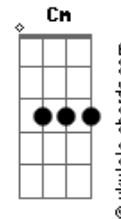

PUP - Cul-De-Sac

tom:
 G (forma dos acordes no tom de Ab)
 Afinação: Eb Ab Db Gb Bb Eb

Intro: Ab Fm Cm Fm
 Ab Fm Cm Fm

[Primeira Parte]

Ab
 Tough luck
 Ab Db
 You don't need me anymore
 Bb
 No you don't
 Ab
 And when my eyes were closed
 Ab Db
 You left me miserable
 Bb
 In the morning

(Ab Fm Cm Fm)
 (Ab Fm Cm Fm)

[Segunda Parte]

Ab
 I'll wait out the winter
 Ab Db Db
 In this cul-de-sac
 Ab
 I still remember that summertime
 Ab
 By the oceanside
 Ab Db
 You wrote me to let me know
 Bb
 You won't come back

[Refrão]

Db Eb
 And you're right

Acordes

Db Eb
 I'll wait
 Db Ab
 And your heart
 Eb Db
 Won't change
 Db Ab
 And you're right
 Db Ab
 I'll wait
 Db Ab
 And your heart
 Eb
 Won't change

[Pré-Refrão]

Db Ab Eb Eb
 Oh Oh Oh Oh Oh Oh
 Db Ab Eb
 My love won't change, no

[Refrão]

Db Ab
 My whole life
 Db Ab
 I will wait
 Db Ab
 Now your heart
 Eb
 Won't change
 Db Ab
 My whole life
 Db Ab
 I will wait
 Db Eb
 For your heart to change

[Final] Ab Fm Cm Fm
 Ab Fm Cm Fm Ab