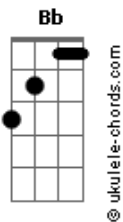

# PUP - Cul-De-Sac

tom:  
 G (forma dos acordes no tom de Ab)  
 Afinação: Eb Ab Db Gb Bb Eb

Intro: Ab Fm Cm Fm  
 Ab Fm Cm Fm

[Primeira Parte]

Ab  
 Tough luck  
 Ab Db  
 You don't need me anymore  
 Bb  
 No you don't  
 Ab  
 And when my eyes were closed  
 Ab Db  
 You left me miserable  
 Bb  
 In the morning

( Ab Fm Cm Fm )  
 ( Ab Fm Cm Fm )

[Segunda Parte]

Ab  
 I'll wait out the winter  
 Ab Db Db  
 In this cul-de-sac  
 Ab  
 I still remember that summertime  
 Ab  
 By the oceanside  
 Ab Db  
 You wrote me to let me know  
 Bb  
 You won't come back

## Acordes

Db Eb  
 I'll wait  
 Db Ab  
 And your heart  
 Eb Db  
 Won't change  
 Db Ab  
 And you're right  
 Db Ab  
 I'll wait  
 Db Ab  
 And your heart  
 Eb  
 Won't change  
 [Pré-Refrão]  
 Db Ab Eb Eb  
 Oh Oh Oh Oh Oh Oh  
 Db Ab Eb  
 My love won't change, no