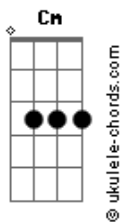

# PUP - Cul-De-Sac

tom:  
 G (forma dos acordes no tom de Ab)  
 Afinação: Eb Ab Db Gb Bb Eb

Intro: Ab Fm Cm Fm  
 Ab Fm Cm Fm

[Primeira Parte]

Ab  
 Tough luck  
 Ab Db  
 You don't need me anymore  
 Bb  
 No you don't  
 Ab  
 And when my eyes were closed  
 Ab Db  
 You left me miserable  
 Bb  
 In the morning

( Ab Fm Cm Fm )  
 ( Ab Fm Cm Fm )

[Segunda Parte]

Ab  
 I'll wait out the winter  
 Ab Db Db  
 In this cul-de-sac  
 Ab  
 I still remember that summertime  
 Ab  
 By the oceanside  
 Ab Db  
 You wrote me to let me know  
 Bb  
 You won't come back

## Acordes

Db Eb  
 I'll wait  
 Db Ab  
 And your heart  
 Eb Db  
 Won't change  
 Db Ab  
 And you're right  
 Db Ab  
 I'll wait  
 Db Ab  
 And your heart  
 Eb  
 Won't change

[Pré-Refrão]

Db Ab Eb Eb  
 Oh Oh Oh Oh Oh Oh  
 Db Ab Eb  
 My love won't change, no