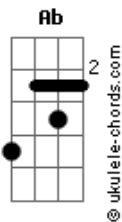

PUP - Cul-De-Sac

tom: G (forma dos acordes no tom de Ab)
 Afinação: Eb Ab Db Gb Bb Eb

Intro: Ab Fm Cm Fm
 Ab Fm Cm Fm

[Primeira Parte]

Ab
 Tough luck
 Ab Db
 You don't need me anymore
 Bb
 No you don't
 Ab
 And when my eyes were closed
 Ab Db
 You left me miserable
 Bb
 In the morning

(Ab Fm Cm Fm)
 (Ab Fm Cm Fm)

[Segunda Parte]

Ab
 I'll wait out the winter
 Ab Db Db
 In this cul-de-sac
 Ab
 I still remember that summertime
 Ab
 By the oceanside
 Ab Db
 You wrote me to let me know
 Bb
 You won't come back

[Refrão]

Db Eb
 And you're right

Acordes

Db Eb
 I'll wait
 Db Ab
 And your heart
 Eb Db
 Won't change
 Db Ab
 And you're right
 Db Ab
 I'll wait
 Db Ab
 And your heart
 Eb
 Won't change

[Pré-Refrão]

Db Ab Eb Eb
 Oh Oh Oh Oh Oh Oh
 Db Ab Eb
 My love won't change, no