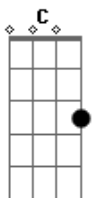

Punky, A Levada da Breca - Punky Brewster

tom:

Intro: G Em G Em

I ran to the end of a rainbow's eye
 There wasn't any pot of gold
 And there I found a new friend who's two feet tall
 One hundred and four years old

Glomer is an orphan
 He was left behind
 And a lot like Punky
 He is one of a kind

Acordes

© ukulele-chords.com

© ukulele-chords.com

© ukulele-chords.com

Punky Brewster
 Come on it's just a fantasy You know-uh-oh
 Punky Brewster
 I always want you here with me I know-uh-oh
 Punky Brewster
 No one's gonna understand
 Punky Brewster
 Together we're the best of friends
 Punky Brewster
 I always want you here with me You know-uh-oh