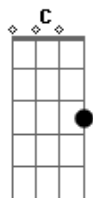

Punky, A Levada da Breca - Punky Brewster

tom:

Intro: G Em G Em

I ran to the end of a rainbow's eye
 There wasn't any pot of gold
 And there I found a new friend who's two feet tall
 One hundred and four years old

Glomer is an orphan
 He was left behind
 And a lot like Punky
 He is one of a kind

Acordes

© ukulele-chords.com

© ukulele-chords.com

© ukulele-chords.com

Punky Brewster
 Come on it's just a fantasy You know-uh-oh
 Punky Brewster
 I always want you here with me I know-uh-oh
 Punky Brewster
 No one's gonna understand
 Punky Brewster
 Together we're the best of friends
 Punky Brewster
 I always want you here with me You know-uh-oh