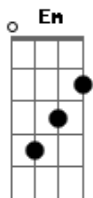

Punky, A Levada da Breca - Punky Brewster

tom:

Intro: G Em G Em

I ran to the end of a rainbow's eye
 There wasn't any pot of gold
 And there I found a new friend who's two feet tall
 One hundred and four years old

Glomer is an orphan
 He was left behind
 And a lot like Punky
 He is one of a kind

Acordes

© ukulele-chords.com

© ukulele-chords.com

© ukulele-chords.com

Punky Brewster
 Come on it's just a fantasy You know-uh-oh
 Punky Brewster
 I always want you here with me I know-uh-oh
 Punky Brewster
 No one's gonna understand
 Punky Brewster
 Together we're the best of friends
 Punky Brewster
 I always want you here with me You know-uh-oh