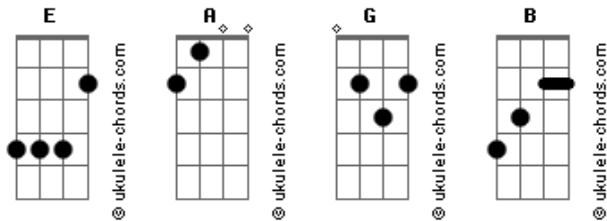

Pulp - Anorexic Beauty

tom:
E

[Primeira Parte]

E A
Sitting alone on a cold bar stool
G B
Your cold, hard eyes make me feel a fool
E A
Pastel-white features, high cheek-bones
G B
Scarlet-blooded lips and deathly tones
E A
The girl of my nightmares
G B
Sultry and corpse-like
E A G B
The girl of my nightmares

E A
Brittle fingers and thin cigarettes
G
So hard to tell apart
B
She hasn't spoken yet
E
You put your hand on mine
A
Death-white on brown
G
Those whirlpool eyes
B
Well I begin to drown
E A
The girl of my nightmares
G B
Erotic and skullfaced
E A G B

Acordes

The girl of my nightmares

E
Anorexic beauty
A
Featherweight perfection
G
Anorexic beauty
B
Underweight goddess!

(E A G B)
(E A G B)

[Solo]

E A
Sitting alone on a cold bar stool
G B
Your cold, hard eyes make me feel a fool
E A
Pastel-white features, high cheek-bones
G B
Scarlet-blooded lips and deathly tones
E A
The girl of my nightmares
G B
Sultry and corpse-like
E A G B
The girl of my nightmares