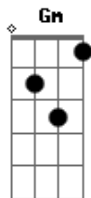

Gm A

Nas brancas noitadas a sós

Dm

Gm A A7

No alvo cenário da paz

C

C7 C

Atento aos precalços

A

Dm Gm A

Eu sofro das dores do amor

Acordes

© ukulele-chords.com

© ukulele-chords.com

© ukulele-chords.com

© ukulele-chords.com