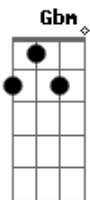

Proteção Civil - Laika

tom:

Bm

No beco **Bm** escuro, Laika apareceu **Gb7 Bm**

Pelo negro, olhos no céu **A**

Correndo rápido, peixe na boca **Gbm Bm**

Laika maluca, Laika malouca **A A7**

Laika malouca **G**

(G Gb Gb7)

Acordes

© ukulele-chords.com

© ukulele-chords.com

© ukulele-chords.com

© ukulele-chords.com

© ukulele-chords.com

© ukulele-chords.com