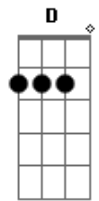

© ukulele-chords.com