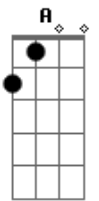

Proteção Civil - Laika

tom:

Bm

No beco **Bm** escuro, Laika apareceu **Gb7 Bm**

Pelo negro, olhos no céu **A**

Correndo rápido, peixe na boca **Gbm Bm**

Laika maluca, Laika malouca **A A7**

Laika malouca **G**

(**Bm A A7**)

(**G Gb Gb7**)

Acordes

© ukulele-chords.com

© ukulele-chords.com

© ukulele-chords.com

© ukulele-chords.com

© ukulele-chords.com