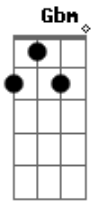

Proteção Civil - Laika

tom:

Bm

No beco **Bm** escuro, Laika apareceu **Gb7 Bm**

Pelo negro, olhos no céu **A**

Correndo rápido, peixe na boca **Gbm Bm**

Laika maluca, Laika malouca **A A7**

Laika malouca **G**

(**Bm A A7**)

(**G Gb Gb7**)

Acordes

© ukulele-chords.com

© ukulele-chords.com

© ukulele-chords.com

© ukulele-chords.com

© ukulele-chords.com