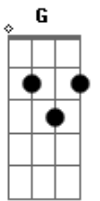

Proteção Civil - Laika

tom:

Bm

No beco **Bm** escuro, Laika apareceu **Gb7 Bm**

Pelo negro, olhos no céu **A**

Correndo rápido, peixe na boca **Gbm Bm**

Laika maluca, Laika malouca **A A7**

Laika malouca **G**

(**Bm A A7**)

(**G Gb Gb7**)

Acordes

© ukulele-chords.com

© ukulele-chords.com

© ukulele-chords.com

© ukulele-chords.com

© ukulele-chords.com