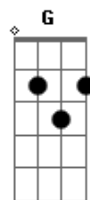

Proteção Civil - Laika

tom:

Bm

No beco **Bm** escuro, Laika apareceu **Gb7 Bm**

Pelo negro, olhos no céu **A**

Correndo rápido, peixe na boca **Gbm Bm**

Laika maluca, Laika malouca **A A7**

Laika malouca **G**

(G Gb Gb7)

Acordes

© ukulele-chords.com

© ukulele-chords.com

© ukulele-chords.com

© ukulele-chords.com

© ukulele-chords.com

© ukulele-chords.com