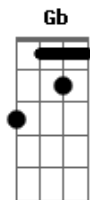

© ukulele-chords.com