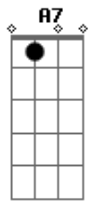

Proteção Civil - Laika

tom:

Bm

No beco **Bm** escuro, Laika apareceu **Gb7 Bm**

Pelo negro, olhos no céu **A**

Correndo rápido, peixe na boca **Gbm Bm**

Laika maluca, Laika malouca **A A7**

Laika malouca **G**

(**Bm A A7**)

(**G Gb Gb7**)

Acordes

© ukulele-chords.com

© ukulele-chords.com

© ukulele-chords.com

© ukulele-chords.com

© ukulele-chords.com