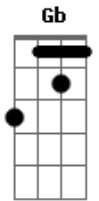

© ukulele-chords.com