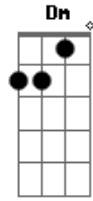

© ukulele-chords.com