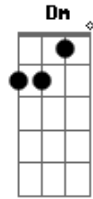

© ukulele-chords.com