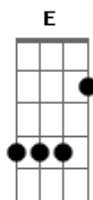

© ukulele-chords.com