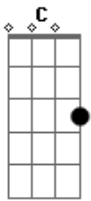

Priscilla Ahn - I Don't Think So

Tom: C

C G Am G

Girl, you were looking at him
a little too long
for me to be your friend,
And boy, you were looking at her
a little too short
for me to be yours.

F G C E

And I've been really too nice, I know

F G C E

You probably thought that we were just a show

F

But you better listen up,

Fm

you better listen close,
I don't think so.

C G Am G

I think I should go
I can feel your eyes look at me and the door
Oh, I can take a hint
Oh, I can take a clue
You're giving me the go, sir
You're giving me the boot.

F G C E

And I've been really too nice, I know

F G C E

You probably thought that we were just a show

F G C

But you left me utterly confused

F G C

I am not here for you to use

F

But you better listen up,

Fm

you better listen close,
I don't think so.

Acordes

© ukulele-chords.com