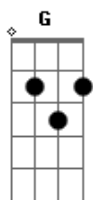

Priscilla Ahn - I Don't Think So

Tom: C

C G Am G

Girl, you were looking at him
a little too long
for me to be your friend,
And boy, you were looking at her
a little too short
for me to be yours.

F G C E

And I've been really too nice, I know

F G C E

You probably thought that we were just a show

F
But you better listen up,

Fm
you better listen close,
I don't think so.

C G Am G

I think I should go
I can feel your eyes look at me and the door
Oh, I can take a hint
Oh, I can take a clue
You're giving me the go, sir
You're giving me the boot.

F G C E

And I've been really too nice, I know

F G C E

You probably thought that we were just a show

F G C

But you left me utterly confused

F G C

I am not here for you to use

F

But you better listen up,

Fm

you better listen close,
I don't think so.

Acordes

© ukulele-chords.com

© ukulele-chords.com

© ukulele-chords.com