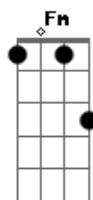

© ukulele-chords.com