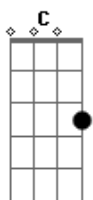

Priscilla Ahn - I Don't Think So

Tom: C

C G Am G

Girl, you were looking at him
a little too long
for me to be your friend,
And boy, you were looking at her
a little too short
for me to be yours.

F G C E

And I've been really too nice, I know

F G C E

You probably thought that we were just a show

F
But you better listen up,

Fm
you better listen close,
I don't think so.

C G Am G

I think I should go
I can feel your eyes look at me and the door
Oh, I can take a hint
Oh, I can take a clue
You're giving me the go, sir
You're giving me the boot.

F G C E

And I've been really too nice, I know

F G C E

You probably thought that we were just a show

F G C

But you left me utterly confused

F G C

I am not here for you to use

F

But you better listen up,

Fm

you better listen close,
I don't think so.

Acordes

© ukulele-chords.com