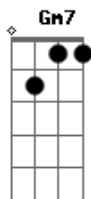

© ukulele-chords.com

© ukulele-chords.com