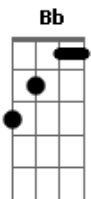

© ukulele-chords.com