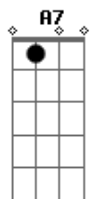

© ukulele-chords.com