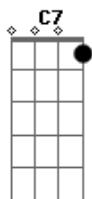

© ukulele-chords.com