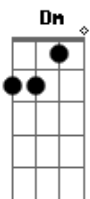

© ukulele-chords.com