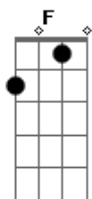

Prince - Slow Love

Tom: F

F Gm7
Young is the night
Bb C
It feels so right
F Gm7
Now that you're mine
Bb C
Let's take our time

Dm C C7
The man in the moon is smiling
Dm C A7 Bbm7 C7
For he knows what I'm dreaming of
Dm C Bb Bb
Tonight is the night for making slow love

F Gm7
The gentle breeze
Bb C
It blows with ease
F Gm7
Let's make it slow
Bb C
Just like the wind blows

Dm C C7
Let's make it last forever
Dm C A7 Bbm7 C7
For a hundred times wouldn't be enough
Dm C Bb Bb
Tonight is the night for making slow love

F Gm7
Slow love
Bb C
So much better when we take it easy
F Gm7
Slow love
Bb C
It's so much better when we take our time

F Gm7
Love's in your eyes (In your eyes)
Bb C
Eyes never lie
F Gm7
Don't rush the feelin'
Bb C Bb
You got me reelin'

Dm C C7
You can see through race car drivers
Dm C A7 Bbm7 C7
Let me show you what I'm made of
Dm C Bb Bb
Tonight is the night for making slow love

F Gm7
Slow love
Bb C
So much better when we take it easy
F Gm7
Slow love
Bb C
It's so much better when we take our time

Acordes