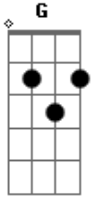

Prince - Eye No

Date: Fri, 1 Sep 95 13:14:49020
 From: Maxime BURZLAFF

The main line should be the following :

G -----I-----I-----I-----I
 D -----I-----I-----I-----I
 A -1-----1-5-I-1---I-1-----1-5-I-1---I
 E -----1-1-3-----I-----I-----1-1-3-----I

on 'til my day is done'

G -----
 D -----
 A -1-----1--1-----
 E -----3-----
 til my day is done

Corrections welcome.

Max mad

Acordes

© ukulele-chords.com

© ukulele-chords.com

© ukulele-chords.com