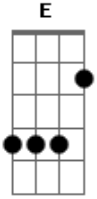

© ukulele-chords.com