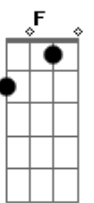

© ukulele-chords.com

© ukulele-chords.com