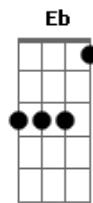

© ukulele-chords.com

© ukulele-chords.com