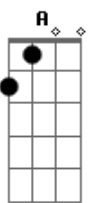

© ukulele-chords.com

© ukulele-chords.com