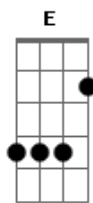

>> **D F E G D F E Eb**

```
>E-----|
>B-----|
>G-----|
```

repeat 7 times then chords

A C D, A C D

```
>D--0-3-2-5--0-3-2-1--|
```

"MNJ" part

```
>A--0-3-2-5--0-3-2-1--|
```

Heavy Distortion

>>Fig6 Johnny Playing

>Chords

D C D C D C A A A

then end with "My Name Is Johnny" part twice

>>Fig 7

chords **D C D C D C**

> ending

```
>E-----|
>B-----|
>G--7-5-3-2--7-5-3-2--7-5-3-2--7-5-3-2-----3-3--|
>D--7-5-3-2--7-5-3-2--7-5-3-2--7-5-3-2--5-4-0--2-2--|
>A--5-3-1-0--5-3-1-0--5-3-1-0--5-3-1-0--5-4-0--0-0--|
>D-----5-4-0-----|
```

>>Intro>Fig1 x 1>Fig2 x 2>Fig3 x 1>Fig1 x 1>Fig4 x 1>Fig5 x 1>Fig6 x 1>Fig5 x 1>Fig7

(chords)with ending

>>Just listen to the song or get the lyrics and its easier to figure out.

Acordes

© ukulele-chords.com