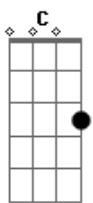

© ukulele-chords.com

© ukulele-chords.com