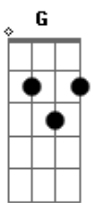

© ukulele-chords.com

© ukulele-chords.com