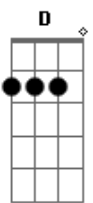

>> **D F E G D F E Eb**

```
>E-----|
>B-----|
>G-----|
```

repeat 7 times then chords

A C D, A C D

```
>D--0-3-2-5--0-3-2-1--|
```

"MNJ" part

```
>A--0-3-2-5--0-3-2-1--|
```

Heavy Distortion

>>Fig6 Johnny Playing

>Chords

D C D C D C A A A

then end with "My Name Is Johnny" part twice

>>Fig 7

chords **D C D C D C**

> ending

```
>E-----|
>B-----|
>G--7-5-3-2--7-5-3-2--7-5-3-2--7-5-3-2-----3-3--|
>D--7-5-3-2--7-5-3-2--7-5-3-2--7-5-3-2--5-4-0--2-2--|
>A--5-3-1-0--5-3-1-0--5-3-1-0--5-3-1-0--5-4-0--0-0--|
>D-----5-4-0-----|
```

>>Intro>Fig1 x 1>Fig2 x 2>Fig3 x 1>Fig1 x 1>Fig4 x 1>Fig5 x 1>Fig6 x 1>Fig5 x 1>Fig7

(chords)with ending

>>Just listen to the song or get the lyrics and its easier to figure out.

Acordes

© ukulele-chords.com