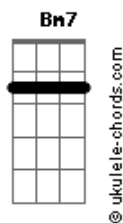

Primus - Good Old Days

tom:

Intro: G D C7M
G Bm7 Am7
G D C7M
G Bm7 Am7

G D C7M
I wish there was a way to know
G Bm7 Am7
You're in the good old days before
G D C7M
You really left them behind the door
G Bm7
Your things your old friends
Am7
Your school love

Cadd9 Bm Am7
But who knows?
Cadd9 Bm D
And who ever knows?

G D C7M
Time, be kind
G D C7M
Time, be kind
G D C7M
Time, be kind
Am Am
Don't pass me by
C D G
You know, I'm not ready to say goodbye

G D C7M
If time was a circle, I'd know

Acordes

G Bm7 Am7
What matters to me the most
G D C7M
If time was a certain someone
G Bm7 Am7
I hope she said to me ?so long?

Cadd9 Bm Am7
But who knows?
Cadd9 Bm D
And who ever knows?

[Solo] G D C7M
G Bm7 Am7
G D C7M
G Bm7 Am7

G D C7M
Time, be kind
G D C7M
Time, be kind
G D C7M
Time, be kind
Am Am
Don't pass me by
C D G
You know, I'm not ready to say goodbye
G D C7M
(Time, be kind)
G D C7M
(Time, be kind)
G D C7M
(Time, be kind)
G D C7M
(Time, be kind)