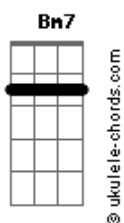

Primus - Good Old Days

tom:

Intro: G D C7M
G Bm7 Am7
G D C7M
G Bm7 Am7

G D C7M
I wish there was a way to know
G Bm7 Am7
You're in the good old days before
G D C7M
You really left them behind the door
G Bm7
Your things your old friends
Am7
Your school love

Cadd9 Bm Am7
But who knows?
Cadd9 Bm D
And who ever knows?

G D C7M
Time, be kind
G D C7M
Time, be kind
G D C7M
Time, be kind
Am Am
Don't pass me by
C D G
You know, I'm not ready to say goodbye

G D C7M
If time was a circle, I'd know

Acordes

G Bm7 Am7
What matters to me the most
G D C7M
If time was a certain someone
G Bm7 Am7
I hope she said to me ?so long?

Cadd9 Bm Am7
But who knows?
Cadd9 Bm D
And who ever knows?

[Solo] G D C7M
G Bm7 Am7
G D C7M
G Bm7 Am7

G D C7M
Time, be kind
G D C7M
Time, be kind
G D C7M
Time, be kind
Am Am
Don't pass me by
C D G
You know, I'm not ready to say goodbye
G D C7M
(Time, be kind)
G D C7M
(Time, be kind)
G D C7M
(Time, be kind)
G D C7M
(Time, be kind)