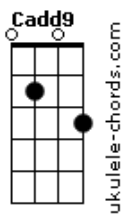

Primus - Good Old Days

tom:

Intro: G D C7M
G Bm7 Am7
G D C7M
G Bm7 Am7

G D C7M
I wish there was a way to know
G Bm7 Am7
You're in the good old days before
G D C7M
You really left them behind the door
G Bm7
Your things your old friends
Am7
Your school love

Cadd9 Bm Am7
But who knows?
Cadd9 Bm D
And who ever knows?

G D C7M
Time, be kind
G D C7M
Time, be kind
G D C7M
Time, be kind
Am Am
Don't pass me by
C D G
You know, I'm not ready to say goodbye

G D C7M
If time was a circle, I'd know

Acordes

G Bm7 Am7
What matters to me the most
G D C7M
If time was a certain someone
G Bm7 Am7
I hope she said to me ?so long?

Cadd9 Bm Am7
But who knows?
Cadd9 Bm D
And who ever knows?

[Solo] G D C7M
G Bm7 Am7
G D C7M
G Bm7 Am7

G D C7M
Time, be kind
G D C7M
Time, be kind
G D C7M
Time, be kind
Am Am
Don't pass me by
C D G
You know, I'm not ready to say goodbye
G D C7M
(Time, be kind)
G D C7M
(Time, be kind)
G D C7M
(Time, be kind)
G D C7M
(Time, be kind)