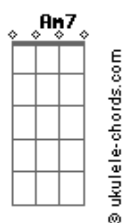

Primus - Good Old Days

tom:

Intro: G D C7M
G Bm7 Am7
G D C7M
G Bm7 Am7

G D C7M
I wish there was a way to know
G Bm7 Am7
You're in the good old days before
G D C7M
You really left them behind the door
G Bm7
Your things your old friends
Am7
Your school love

Cadd9 Bm Am7
But who knows?
Cadd9 Bm D
And who ever knows?

G D C7M
Time, be kind
G D C7M
Time, be kind
G D C7M
Time, be kind
Am Am
Don't pass me by
C D G
You know, I'm not ready to say goodbye

G D C7M
If time was a circle, I'd know

Acordes

G Bm7 Am7
What matters to me the most
G D C7M
If time was a certain someone
G Bm7 Am7
I hope she said to me ?so long?

Cadd9 Bm Am7
But who knows?
Cadd9 Bm D
And who ever knows?

[Solo] G D C7M
G Bm7 Am7
G D C7M
G Bm7 Am7

G D C7M
Time, be kind
G D C7M
Time, be kind
G D C7M
Time, be kind
Am Am
Don't pass me by
C D G
You know, I'm not ready to say goodbye
G D C7M
(Time, be kind)
G D C7M
(Time, be kind)
G D C7M
(Time, be kind)
G D C7M
(Time, be kind)