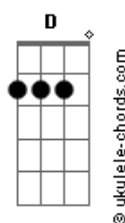

Primus - Good Old Days

tom:

Intro: G D C7M
G Bm7 Am7
G D C7M
G Bm7 Am7

G D C7M
I wish there was a way to know
G Bm7 Am7
You're in the good old days before
G D C7M
You really left them behind the door
G Bm7
Your things your old friends
Am7
Your school love

Cadd9 Bm Am7
But who knows?
Cadd9 Bm D
And who ever knows?

G D C7M
Time, be kind
G D C7M
Time, be kind
G D C7M
Time, be kind
Am Am
Don't pass me by
C D G
You know, I'm not ready to say goodbye

G D C7M
If time was a circle, I'd know

Acordes

G Bm7 Am7
What matters to me the most
G D C7M
If time was a certain someone
G Bm7 Am7
I hope she said to me ?so long?

Cadd9 Bm Am7
But who knows?
Cadd9 Bm D
And who ever knows?

[Solo] G D C7M
G Bm7 Am7
G D C7M
G Bm7 Am7

G D C7M
Time, be kind
G D C7M
Time, be kind
G D C7M
Time, be kind
Am Am
Don't pass me by
C D G
You know, I'm not ready to say goodbye
G D C7M
(Time, be kind)
G D C7M
(Time, be kind)
G D C7M
(Time, be kind)
G D C7M
(Time, be kind)