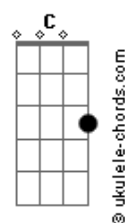

Primus - Good Old Days

tom:

Intro: G D C7M
G Bm7 Am7
G D C7M
G Bm7 Am7

G D C7M
I wish there was a way to know
G Bm7 Am7
You're in the good old days before
G D C7M
You really left them behind the door
G Bm7
Your things your old friends
Am7
Your school love

Cadd9 Bm Am7
But who knows?
Cadd9 Bm D
And who ever knows?

G D C7M
Time, be kind
G D C7M
Time, be kind
G D C7M
Time, be kind
Am Am
Don't pass me by
C D G
You know, I'm not ready to say goodbye

G D C7M
If time was a circle, I'd know

Acordes

G Bm7 Am7
What matters to me the most
G D C7M
If time was a certain someone
G Bm7 Am7
I hope she said to me ?so long?

Cadd9 Bm Am7
But who knows?
Cadd9 Bm D
And who ever knows?

[Solo] G D C7M
G Bm7 Am7
G D C7M
G Bm7 Am7

G D C7M
Time, be kind
G D C7M
Time, be kind
G D C7M
Time, be kind
Am Am
Don't pass me by
C D G
You know, I'm not ready to say goodbye
G D C7M
(Time, be kind)
G D C7M
(Time, be kind)
G D C7M
(Time, be kind)
G D C7M
(Time, be kind)