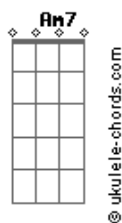

Primus - Good Old Days

tom:

Intro: G D C7M
G Bm7 Am7
G D C7M
G Bm7 Am7

G D C7M
I wish there was a way to know
G Bm7 Am7
You're in the good old days before
G D C7M
You really left them behind the door
G Bm7
Your things your old friends
Am7
Your school love

Cadd9 Bm Am7
But who knows?
Cadd9 Bm D
And who ever knows?

G D C7M
Time, be kind
G D C7M
Time, be kind
G D C7M
Time, be kind
Am Am
Don't pass me by
C D G
You know, I'm not ready to say goodbye

G D C7M
If time was a circle, I'd know

Acordes

G Bm7 Am7
What matters to me the most
G D C7M
If time was a certain someone
G Bm7 Am7
I hope she said to me ?so long?

Cadd9 Bm Am7
But who knows?
Cadd9 Bm D
And who ever knows?

[Solo] G D C7M
G Bm7 Am7
G D C7M
G Bm7 Am7

G D C7M
Time, be kind
G D C7M
Time, be kind
G D C7M
Time, be kind
Am Am
Don't pass me by
C D G
You know, I'm not ready to say goodbye
G D C7M
(Time, be kind)
G D C7M
(Time, be kind)
G D C7M
(Time, be kind)
G D C7M
(Time, be kind)