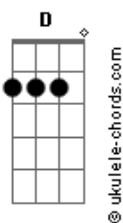

Primus - Good Old Days

tom:

Intro: G D C7M
G Bm7 Am7
G D C7M
G Bm7 Am7

G D C7M
I wish there was a way to know
G Bm7 Am7
You're in the good old days before
G D C7M
You really left them behind the door
G Bm7
Your things your old friends
Am7
Your school love

Cadd9 Bm Am7
But who knows?
Cadd9 Bm D
And who ever knows?

G D C7M
Time, be kind
G D C7M
Time, be kind
G D C7M
Time, be kind
Am Am
Don't pass me by
C D G
You know, I'm not ready to say goodbye

G D C7M
If time was a circle, I'd know

Acordes

G Bm7 Am7
What matters to me the most
G D C7M
If time was a certain someone
G Bm7 Am7
I hope she said to me ?so long?

Cadd9 Bm Am7
But who knows?
Cadd9 Bm D
And who ever knows?

[Solo] G D C7M
G Bm7 Am7
G D C7M
G Bm7 Am7

G D C7M
Time, be kind
G D C7M
Time, be kind
G D C7M
Time, be kind
Am Am
Don't pass me by
C D G
You know, I'm not ready to say goodbye
G D C7M
(Time, be kind)
G D C7M
(Time, be kind)
G D C7M
(Time, be kind)
G D C7M
(Time, be kind)