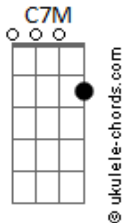

Primus - Good Old Days

tom:

Intro: G D C7M
G Bm7 Am7
G D C7M
G Bm7 Am7

G D C7M
I wish there was a way to know
G Bm7 Am7
You're in the good old days before
G D C7M
You really left them behind the door
G Bm7
Your things your old friends
Am7
Your school love

Cadd9 Bm Am7
But who knows?
Cadd9 Bm D
And who ever knows?

G D C7M
Time, be kind
G D C7M
Time, be kind
G D C7M
Time, be kind
Am Am
Don't pass me by
C D G
You know, I'm not ready to say goodbye

G D C7M
If time was a circle, I'd know

Acordes

G Bm7 Am7
What matters to me the most
G D C7M
If time was a certain someone
G Bm7 Am7
I hope she said to me ?so long?

Cadd9 Bm Am7
But who knows?
Cadd9 Bm D
And who ever knows?

[Solo] G D C7M
G Bm7 Am7
G D C7M
G Bm7 Am7

G D C7M
Time, be kind
G D C7M
Time, be kind
G D C7M
Time, be kind
Am Am
Don't pass me by
C D G
You know, I'm not ready to say goodbye
G D C7M
(Time, be kind)
G D C7M
(Time, be kind)
G D C7M
(Time, be kind)
G D C7M
(Time, be kind)