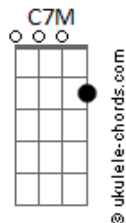

Primus - Good Old Days

tom:

Intro: G D C7M
G Bm7 Am7
G D C7M
G Bm7 Am7

G D C7M
I wish there was a way to know
G Bm7 Am7
You're in the good old days before
G D C7M
You really left them behind the door
G Bm7
Your things your old friends
Am7
Your school love

Cadd9 Bm Am7
But who knows?
Cadd9 Bm D
And who ever knows?

G D C7M
Time, be kind
G D C7M
Time, be kind
G D C7M
Time, be kind
Am Am
Don't pass me by
C D G
You know, I'm not ready to say goodbye

G D C7M
If time was a circle, I'd know

Acordes

G Bm7 Am7
What matters to me the most
G D C7M
If time was a certain someone
G Bm7 Am7
I hope she said to me ?so long?

Cadd9 Bm Am7
But who knows?
Cadd9 Bm D
And who ever knows?

[Solo] G D C7M
G Bm7 Am7
G D C7M
G Bm7 Am7

G D C7M
Time, be kind
G D C7M
Time, be kind
G D C7M
Time, be kind
Am Am
Don't pass me by
C D G
You know, I'm not ready to say goodbye
G D C7M
(Time, be kind)
G D C7M
(Time, be kind)
G D C7M
(Time, be kind)
G D C7M
(Time, be kind)