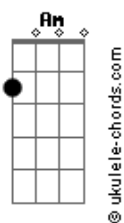

Primus - Good Old Days

tom:

Intro: G D C7M
G Bm7 Am7
G D C7M
G Bm7 Am7

G D C7M
I wish there was a way to know
G Bm7 Am7
You're in the good old days before
G D C7M
You really left them behind the door
G Bm7
Your things your old friends
Am7
Your school love

Cadd9 Bm Am7
But who knows?
Cadd9 Bm D
And who ever knows?

G D C7M
Time, be kind
G D C7M
Time, be kind
G D C7M
Time, be kind
Am Am
Don't pass me by
C D G
You know, I'm not ready to say goodbye

G D C7M
If time was a circle, I'd know

Acordes

G Bm7 Am7
What matters to me the most
G D C7M
If time was a certain someone
G Bm7 Am7
I hope she said to me ?so long?

Cadd9 Bm Am7
But who knows?
Cadd9 Bm D
And who ever knows?

[Solo] G D C7M
G Bm7 Am7
G D C7M
G Bm7 Am7

G D C7M
Time, be kind
G D C7M
Time, be kind
G D C7M
Time, be kind
Am Am
Don't pass me by
C D G
You know, I'm not ready to say goodbye
G D C7M
(Time, be kind)
G D C7M
(Time, be kind)
G D C7M
(Time, be kind)
G D C7M
(Time, be kind)