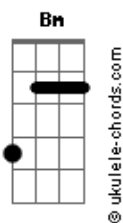

Primus - Good Old Days

tom:

Intro: G D C7M
G Bm7 Am7
G D C7M
G Bm7 Am7

G D C7M
I wish there was a way to know
G Bm7 Am7
You're in the good old days before
G D C7M
You really left them behind the door
G Bm7
Your things your old friends
Am7
Your school love

Cadd9 Bm Am7
But who knows?
Cadd9 Bm D
And who ever knows?

G D C7M
Time, be kind
G D C7M
Time, be kind
G D C7M
Time, be kind
Am Am
Don't pass me by
C D G
You know, I'm not ready to say goodbye

G D C7M
If time was a circle, I'd know

Acordes

G Bm7 Am7
What matters to me the most
G D C7M
If time was a certain someone
G Bm7 Am7
I hope she said to me ?so long?

Cadd9 Bm Am7
But who knows?
Cadd9 Bm D
And who ever knows?

[Solo] G D C7M
G Bm7 Am7
G D C7M
G Bm7 Am7

G D C7M
Time, be kind
G D C7M
Time, be kind
G D C7M
Time, be kind
Am Am
Don't pass me by
C D G
You know, I'm not ready to say goodbye
G D C7M
(Time, be kind)
G D C7M
(Time, be kind)
G D C7M
(Time, be kind)
G D C7M
(Time, be kind)