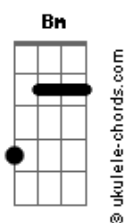

Primus - Good Old Days

tom:

Intro: G D C7M
G Bm7 Am7
G D C7M
G Bm7 Am7

G D C7M
I wish there was a way to know
G Bm7 Am7
You're in the good old days before
G D C7M
You really left them behind the door
G Bm7
Your things your old friends
Am7
Your school love

Cadd9 Bm Am7
But who knows?
Cadd9 Bm D
And who ever knows?

G D C7M
Time, be kind
G D C7M
Time, be kind
G D C7M
Time, be kind
Am Am
Don't pass me by
C D G
You know, I'm not ready to say goodbye

G D C7M
If time was a circle, I'd know

Acordes

G Bm7 Am7
What matters to me the most
G D C7M
If time was a certain someone
G Bm7 Am7
I hope she said to me ?so long?

Cadd9 Bm Am7
But who knows?
Cadd9 Bm D
And who ever knows?

[Solo] G D C7M
G Bm7 Am7
G D C7M
G Bm7 Am7

G D C7M
Time, be kind
G D C7M
Time, be kind
G D C7M
Time, be kind
Am Am
Don't pass me by
C D G
You know, I'm not ready to say goodbye
G D C7M
(Time, be kind)
G D C7M
(Time, be kind)
G D C7M
(Time, be kind)
G D C7M
(Time, be kind)