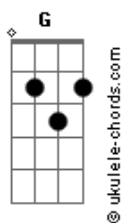

Primus - Good Old Days

tom:

Intro: G D C7M
G Bm7 Am7
G D C7M
G Bm7 Am7

G D C7M
I wish there was a way to know
G Bm7 Am7
You're in the good old days before
G D C7M
You really left them behind the door
G Bm7
Your things your old friends
Am7
Your school love

Cadd9 Bm Am7
But who knows?
Cadd9 Bm D
And who ever knows?

G D C7M
Time, be kind
G D C7M
Time, be kind
G D C7M
Time, be kind
Am Am
Don't pass me by
C D G
You know, I'm not ready to say goodbye

G D C7M
If time was a circle, I'd know

Acordes

G Bm7 Am7
What matters to me the most
G D C7M
If time was a certain someone
G Bm7 Am7
I hope she said to me ?so long?

Cadd9 Bm Am7
But who knows?
Cadd9 Bm D
And who ever knows?

[Solo] G D C7M
G Bm7 Am7
G D C7M
G Bm7 Am7

G D C7M
Time, be kind
G D C7M
Time, be kind
G D C7M
Time, be kind
Am Am
Don't pass me by
C D G
You know, I'm not ready to say goodbye
G D C7M
(Time, be kind)
G D C7M
(Time, be kind)
G D C7M
(Time, be kind)
G D C7M
(Time, be kind)