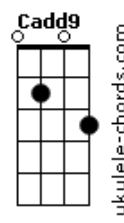

Primus - Good Old Days

tom:

Intro: G D C7M
G Bm7 Am7
G D C7M
G Bm7 Am7

G D C7M
I wish there was a way to know
G Bm7 Am7
You're in the good old days before
G D C7M
You really left them behind the door
G Bm7
Your things your old friends
Am7
Your school love

Cadd9 Bm Am7
But who knows?
Cadd9 Bm D
And who ever knows?

G D C7M
Time, be kind
G D C7M
Time, be kind
G D C7M
Time, be kind
Am Am
Don't pass me by
C D G
You know, I'm not ready to say goodbye

G D C7M
If time was a circle, I'd know

Acordes

G Bm7 Am7
What matters to me the most
G D C7M
If time was a certain someone
G Bm7 Am7
I hope she said to me ?so long?

Cadd9 Bm Am7
But who knows?
Cadd9 Bm D
And who ever knows?

[Solo] G D C7M
G Bm7 Am7
G D C7M
G Bm7 Am7

G D C7M
Time, be kind
G D C7M
Time, be kind
G D C7M
Time, be kind
Am Am
Don't pass me by
C D G
You know, I'm not ready to say goodbye
G D C7M
(Time, be kind)
G D C7M
(Time, be kind)
G D C7M
(Time, be kind)
G D C7M
(Time, be kind)