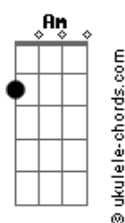

Primus - Good Old Days

tom:

Intro: G D C7M
G Bm7 Am7
G D C7M
G Bm7 Am7

G D C7M
I wish there was a way to know
G Bm7 Am7
You're in the good old days before
G D C7M
You really left them behind the door
G Bm7
Your things your old friends
Am7
Your school love

Cadd9 Bm Am7
But who knows?
Cadd9 Bm D
And who ever knows?

G D C7M
Time, be kind
G D C7M
Time, be kind
G D C7M
Time, be kind
Am Am
Don't pass me by
C D G
You know, I'm not ready to say goodbye

G D C7M
If time was a circle, I'd know

Acordes

G Bm7 Am7
What matters to me the most
G D C7M
If time was a certain someone
G Bm7 Am7
I hope she said to me ?so long?

Cadd9 Bm Am7
But who knows?
Cadd9 Bm D
And who ever knows?

[Solo] G D C7M
G Bm7 Am7
G D C7M
G Bm7 Am7

G D C7M
Time, be kind
G D C7M
Time, be kind
G D C7M
Time, be kind
Am Am
Don't pass me by
C D G
You know, I'm not ready to say goodbye
G D C7M
(Time, be kind)
G D C7M
(Time, be kind)
G D C7M
(Time, be kind)
G D C7M
(Time, be kind)