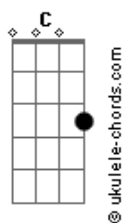

Primus - Good Old Days

tom:

Intro: G D C7M
G Bm7 Am7
G D C7M
G Bm7 Am7

G D C7M
I wish there was a way to know
G Bm7 Am7
You're in the good old days before
G D C7M
You really left them behind the door
G Bm7
Your things your old friends
Am7
Your school love

Cadd9 Bm Am7
But who knows?
Cadd9 Bm D
And who ever knows?

G D C7M
Time, be kind
G D C7M
Time, be kind
G D C7M
Time, be kind
Am Am
Don't pass me by
C D G
You know, I'm not ready to say goodbye

G D C7M
If time was a circle, I'd know

Acordes

G Bm7 Am7
What matters to me the most
G D C7M
If time was a certain someone
G Bm7 Am7
I hope she said to me ?so long?

Cadd9 Bm Am7
But who knows?
Cadd9 Bm D
And who ever knows?

[Solo] G D C7M
G Bm7 Am7
G D C7M
G Bm7 Am7

G D C7M
Time, be kind
G D C7M
Time, be kind
G D C7M
Time, be kind
Am Am
Don't pass me by
C D G
You know, I'm not ready to say goodbye
G D C7M
(Time, be kind)
G D C7M
(Time, be kind)
G D C7M
(Time, be kind)
G D C7M
(Time, be kind)