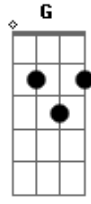

© ukulele-chords.com