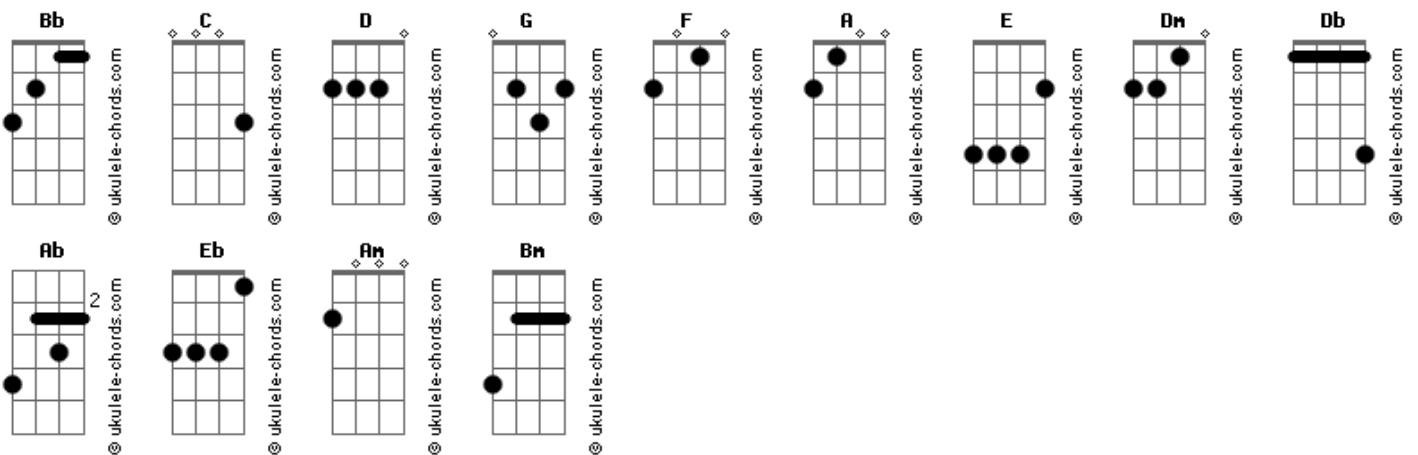

Pretty Maids - Will You Still Kiss Me (If I See You In Heaven)

tom:
Bb (forma dos acordes no tom de C)

Afinação: D G C F A D

Intro: C2 C E E
C2 C C Dm

C2 C E
I see life fading from your eyes

E
And darkness closing in
C2 C C Dm
Still you're giving me a smile

C2 C E
I know you hardly recognize
E

Your loosing it again
C2 C C Dm
Let me hug you for a while

Db Ab
You're slipping through my hands
Eb Bb
Hard to face and understand
Db Ab G
A different cloud another world

C G
Will you still kiss me if I see you in heaven
Am F
Do you still miss me out there on the other side
C G
Will you still bless me with your love an affection
Am F
Will you reach out for me and lead me through the light

(C D C)
(C D C)

C2 C E
You disappear into yourself
E C2
I sense that you're still here
C C Dm
And yet so far away

C2 C E

Acordes

The silent truth a final breath

E
I'm left with frozen tears
C2 C C Dm
And your image never fades

Db Ab
In everything I do
Eb Bb
I still sense the ghost of you
Db Ab G
You'll stay forever in this heart

C G
Will you still kiss me if I see you in heaven
Am F
Do you still miss me out there on the other side
C G
Will you still bless me with your love an affection
Am F
Will you reach out for me and lead me through the light

Am
And now the world don't seem the same
F
All is gone and all has changed
Am
And this pain won't go away

[Solo] D A Bm G
D A Bm G

D A
Will you still kiss me if I see you in heaven
Bm G
Do you still miss me out there on the other side
D A
Will you still bless me with your love an affection
Bm G
Will you reach out for me and lead me through the light

G
Lead me through the light
G
Lead me through the light
G D
Lead me through the light