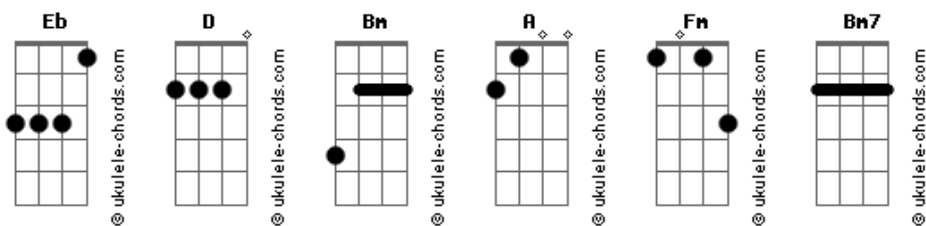

Powfu - Stay4ever

tom: Eb (forma dos acordes no tom de D)
 Capotraste na 1ª casa
 Intro: D Bm A
 D Bm A

[Refrão]

See your scars
 I know just how it feels
 Left abandoned by what you thought was real
 It's okay if you don't win every fight
 All the darkness only comes in the night
 But I'll be here forever

[Primeira Parte]

I think about you all the time, throughout my daily routines
 You might think you're nothing special but you're special to me
 Yeah, I hate it when I see you always put yourself down
 Please don't worry if you lost there's always a way out
 I know it's easy for me to say, I'm not in the same spot
 But I'll stay with you forever, we can stare at the clock
 Let's have a party for two until our eyelids close
 I'ma ask you to dance and I ain't taking a "no"

[Refrão]

Acordes

See your scars
 I know just how it feels
 Left abandoned by what you thought was real
 It's okay if you don't win every fight
 All the darkness only comes in the night
 But I'll be here forever

[Segunda Parte]

I know that you're lonely
 Only if you knew how much I care
 Friends have never showed you love
 Promise I'ma show you some
 Yeah, people change but I won't leave this path
 You're the girl in my heart, you're the X on the map, yeah
 Come inside, it's too cold for an angel
 Take things slow, won't move 'til you're stable
 Like you are loud, but I'll keep that a secret
 I'll kill the ghost that is in your dreams
 (Fm Bm7 Bm)
 (D Fm Bm)
 See your scars
 I know just how it feels
 Left abandoned by what you thought was real