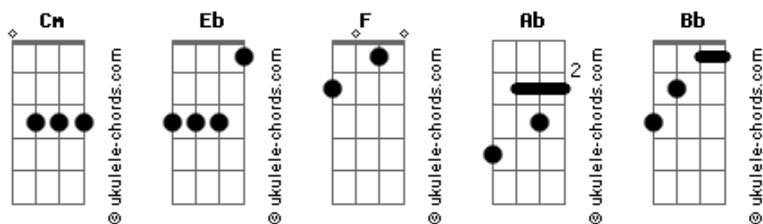

Power Rangers - Myistic Force

tom:
Cm

Intro: Cm
Here come the Power Rangers
Eb
Here come the Power Rangers
F
Here come the Power Rangers

Cm Eb
Alright let's go it's time to turn it on
F
Let's set the record straight

We will come through to right your wrong
Cm Eb
Fight evil rangers power standing strong
F
We've got it goin'on

Mystic Force
Ab
Stop! There's rangers here

There's no need to fret
Bb
We're the ones that will make a way

Here to make a change
Ab
When there's trouble we don't quit
Ab
Come together to save the day

Acordes

F
Let's go! Let's go! Let's go! Let's go!

[Refrão]

Cm
Here come the Power Rangers
Eb
Here come the Power Rangers
F
Here come the Power Rangers
F
Mystic Force go!
Cm
Here come the Power Rangers
Eb
Here come the Power Rangers
F
Here come the Power Rangers

Go go go go go!

[Final]

Cm
Here come the Power Rangers
Eb
Here come the Power Rangers
F
Here come the Power Rangers
F Cm
Mystic Force let's go!