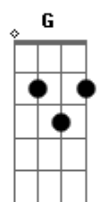

© ukulele-chords.com