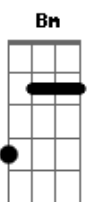

© ukulele-chords.com