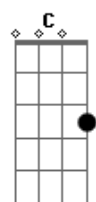

© ukulele-chords.com