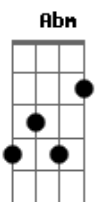

© ukulele-chords.com