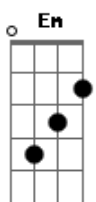

© ukulele-chords.com