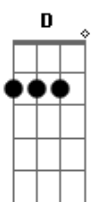

If you keep staring at the sun, you won't see
D
Em
What you have become, this can't be
Abm
Everything you thought it was
G
Blinded by the thought of us, so
D
Give me a chance, I will
Em
Fuck up again, I warned
Abm
You in advance (oh)
G D
But you just keep on starin' at the sun

(D)

[Segunda Parte]

D
Wait (yeah, yeah, wait)
Bm A D
I know I got a lot of shit going on with me (oh yeah, oh yeah, oh yeah)
Bm A D
Now we're free to loving anyone other than me
Bm A
I try to rewind, I get reminded that time don't wait for

nobody
Bm A
Can't get too close and don't let it go
[Pré-Refrão]

D Em
'Cause I can count on you to let me down
Abm
I won't put up a fight
G
I got lost in the light (oh)
[Refrão]

D
If you keep staring at the sun, you won't see
Em
What you have become, this can't be
Abm
Everything you thought it was
G
Blinded by the thought of us, so
D
Give me a chance, I will
Em
Fuck up again, I warned
Abm
You in advance
G D
But you just keep on starin' at the sun
[Pré-Refrão]

D
Wait
C
Got a couple little things I would like to say (oh yeah)
G D D
Today is not your day
Em D C
You should walk away (oh yeah)
Em A
But you won't listen, you just keep on (oh yeah)
[Refrão]

D
Staring at the sun, you won't see
Em
What you have become, this can't be
Abm
Everything you thought it was
G
Blinded by the thought of us, so
D
Give me a chance, I will
Em
Fuck up again, I warned
Abm
You in advance
G A D
But you just keep on starin' at the sun
[Final] D

Acordes

© ukulele-chords.com