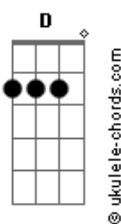

# Post Malone - Speedometer

tom:

Intro: C D Em D G  
 C D Em Bm  
 C D Em D G  
 C G Am

[Primeira Parte]

C D Em D G  
 I just bought a new Lamborghini  
 C Bm Em Bm  
 That SOB goes 225  
 C D Em D G  
 You called my phone, said you wanted to see me  
 C G Am  
 I couldn't think of a better reason to drive

[Pré-Refrão]

C D Em  
 Lead pedal  
 D G C D Em Bm  
 For your lovin? I would run all the lights  
 C D Em  
 Won't let go  
 D G C G Am  
 And I can't wait to push my speedometer

[Refrão]

C D Em D G  
 Push my, push my, push my, push  
 C D Em Bm  
 Speedometer  
 C D Em D G  
 Push my, push my, push my, push  
 C G Am  
 Speedometer

## Acordes

And put the record on  
 D Em D G  
 That you showed me that makes you so horny  
 C G Am  
 Let's make a baby tonight

[Pré-Refrão]

C D Em  
 Lead pedal  
 D G C D Em Bm  
 For your lovin? I would run all the lights  
 C D Em  
 Damn, uh-oh  
 D G C G Am  
 Yes, I know how fast I was going, please, officer