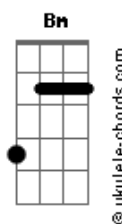

# Post Malone - Speedometer

tom:

Intro: C D Em D G  
 C D Em Bm  
 C D Em D G  
 C G Am

[Primeira Parte]

C D Em D G  
 I just bought a new Lamborghini  
 C Bm Em Bm  
 That SOB goes 225  
 C D Em D G  
 You called my phone, said you wanted to see me  
 C G Am  
 I couldn't think of a better reason to drive

[Pré-Refrão]

C D Em  
 Lead pedal  
 D G C D Em Bm  
 For your lovin? I would run all the lights  
 C D Em  
 Won't let go  
 D G C G Am  
 And I can't wait to push my speedometer

[Refrão]

C D Em D G  
 Push my, push my, push my, push  
 C D Em Bm  
 Speedometer  
 C D Em D G  
 Push my, push my, push my, push  
 C G Am  
 Speedometer

## Acordes

And put the record on  
 D Em D G  
 That you showed me that makes you so horny  
 C G Am  
 Let's make a baby tonight

[Pré-Refrão]

C D Em  
 Lead pedal  
 D G C D Em Bm  
 For your lovin? I would run all the lights  
 C D Em  
 Damn, uh-oh  
 D G C G Am  
 Yes, I know how fast I was going, please, officer