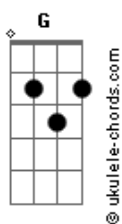

# Post Malone - Speedometer

tom:

Intro: C D Em D G  
 C D Em Bm  
 C D Em D G  
 C G Am

[Primeira Parte]

C D Em D G  
 I just bought a new Lamborghini  
 C Bm Em Bm  
 That SOB goes 225  
 C D Em D G  
 You called my phone, said you wanted to see me  
 C G Am  
 I couldn't think of a better reason to drive

[Pré-Refrão]

C D Em  
 Lead pedal  
 D G C D Em Bm  
 For your lovin? I would run all the lights  
 C D Em  
 Won't let go  
 D G C G Am  
 And I can't wait to push my speedometer

[Refrão]

C D Em D G  
 Push my, push my, push my, push  
 C D Em Bm  
 Speedometer  
 C D Em D G  
 Push my, push my, push my, push  
 C G Am  
 Speedometer

## Acordes

And put the record on  
 D Em D G  
 That you showed me that makes you so horny  
 C G Am  
 Let's make a baby tonight

[Pré-Refrão]

C D Em  
 Lead pedal  
 D G C D Em Bm  
 For your lovin? I would run all the lights  
 C D Em  
 Damn, uh-oh  
 D G C G Am  
 Yes, I know how fast I was going, please, officer