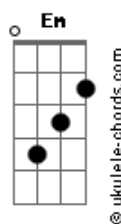

# Post Malone - Speedometer

tom:

Intro: C D Em D G  
 C D Em Bm  
 C D Em D G  
 C G Am

[Primeira Parte]

C D Em D G  
 I just bought a new Lamborghini  
 C Bm Em Bm  
 That SOB goes 225  
 C D Em D G  
 You called my phone, said you wanted to see me  
 C G Am  
 I couldn't think of a better reason to drive

[Pré-Refrão]

C D Em  
 Lead pedal  
 D G C D Em Bm  
 For your lovin? I would run all the lights  
 C D Em  
 Won't let go  
 D G C G Am  
 And I can't wait to push my speedometer

[Refrão]

C D Em D G  
 Push my, push my, push my, push  
 C D Em Bm  
 Speedometer  
 C D Em D G  
 Push my, push my, push my, push  
 C G Am  
 Speedometer

## Acordes

And put the record on  
 D Em D G  
 That you showed me that makes you so horny  
 C G Am  
 Let's make a baby tonight

[Pré-Refrão]

C D Em  
 Lead pedal  
 D G C D Em Bm  
 For your lovin? I would run all the lights  
 C D Em  
 Damn, uh-oh  
 D G C G Am  
 Yes, I know how fast I was going, please, officer