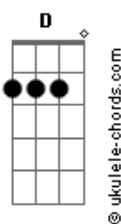

Post Malone - Speedometer

tom:

Intro: C D Em D G
 C D Em Bm
 C D Em D G
 C G Am

[Primeira Parte]

C D Em D G
 I just bought a new Lamborghini
 C Bm Em Bm
 That SOB goes 225
 C D Em D G
 You called my phone, said you wanted to see me
 C G Am
 I couldn't think of a better reason to drive

[Pré-Refrão]

C D Em
 Lead pedal
 D G C D Em Bm
 For your lovin? I would run all the lights
 C D Em
 Won't let go
 D G C G Am
 And I can't wait to push my speedometer

[Refrão]

C D Em D G
 Push my, push my, push my, push
 C D Em Bm
 Speedometer
 C D Em D G
 Push my, push my, push my, push
 C G Am
 Speedometer

[Segunda Parte]

C D Em D G
 Turn the lights off
 C D Em Bm C

Acordes

And put the record on
 D Em D G
 That you showed me that makes you so horny
 C G Am
 Let's make a baby tonight

[Pré-Refrão]

C D Em
 Lead pedal
 D G C D Em Bm
 For your lovin? I would run all the lights
 C D Em
 Damn, uh-oh
 D G C G Am
 Yes, I know how fast I was going, please, officer