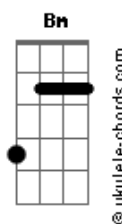

Post Malone - Speedometer

tom:

Intro: C D Em D G
 C D Em Bm
 C D Em D G
 C G Am

[Primeira Parte]

C D Em D G
 I just bought a new Lamborghini
 C Bm Em Bm
 That SOB goes 225
 C D Em D G
 You called my phone, said you wanted to see me
 C G Am
 I couldn't think of a better reason to drive

[Pré-Refrão]

C D Em
 Lead pedal
 D G C D Em Bm
 For your lovin? I would run all the lights
 C D Em
 Won't let go
 D G C G Am
 And I can't wait to push my speedometer

[Refrão]

C D Em D G
 Push my, push my, push my, push
 C D Em Bm
 Speedometer
 C D Em D G
 Push my, push my, push my, push
 C G Am
 Speedometer

[Segunda Parte]

C D Em D G
 Turn the lights off
 C D Em Bm C

Acordes

And put the record on
 D Em D G
 That you showed me that makes you so horny
 C G Am
 Let's make a baby tonight

[Pré-Refrão]

C D Em
 Lead pedal
 D G C D Em Bm
 For your lovin? I would run all the lights
 C D Em
 Damn, uh-oh
 D G C G Am
 Yes, I know how fast I was going, please, officer