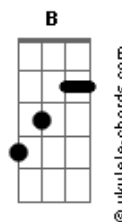

Post Malone - Speedometer

tom:

Intro: C D Em D G
 C D Em Bm
 C D Em D G
 C G Am

[Primeira Parte]

C D Em D G
 I just bought a new Lamborghini
 C Bm Em Bm
 That SOB goes 225
 C D Em D G
 You called my phone, said you wanted to see me
 C G Am
 I couldn't think of a better reason to drive

[Pré-Refrão]

C D Em
 Lead pedal
 D G C D Em Bm
 For your lovin? I would run all the lights
 C D Em
 Won't let go
 D G C G Am
 And I can't wait to push my speedometer

[Refrão]

C D Em D G
 Push my, push my, push my, push
 C D Em Bm
 Speedometer
 C D Em D G
 Push my, push my, push my, push
 C G Am
 Speedometer

[Segunda Parte]

C D Em D G
 Turn the lights off
 C D Em Bm C

Acordes

And put the record on
 D Em D G
 That you showed me that makes you so horny
 C G Am
 Let's make a baby tonight

[Pré-Refrão]

C D Em
 Lead pedal
 D G C D Em Bm
 For your lovin? I would run all the lights
 C D Em
 Damn, uh-oh
 D G C G Am
 Yes, I know how fast I was going, please, officer