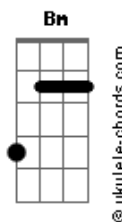

Post Malone - Speedometer

tom:

Intro: C D Em D G
 C D Em Bm
 C D Em D G
 C G Am

[Primeira Parte]

C D Em D G
 I just bought a new Lamborghini
 C Bm Em Bm
 That SOB goes 225
 C D Em D G
 You called my phone, said you wanted to see me
 C G Am
 I couldn't think of a better reason to drive

[Pré-Refrão]

C D Em
 Lead pedal
 D G C D Em Bm
 For your lovin? I would run all the lights
 C D Em
 Won't let go
 D G C G Am
 And I can't wait to push my speedometer

[Refrão]

C D Em D G
 Push my, push my, push my, push
 C D Em Bm
 Speedometer
 C D Em D G
 Push my, push my, push my, push
 C G Am
 Speedometer

[Segunda Parte]

C D Em D G
 Turn the lights off
 C D Em Bm C

Acordes

And put the record on
 D Em D G
 That you showed me that makes you so horny
 C G Am
 Let's make a baby tonight

[Pré-Refrão]

C D Em
 Lead pedal
 D G C D Em Bm
 For your lovin? I would run all the lights
 C D Em
 Damn, uh-oh
 D G C G Am
 Yes, I know how fast I was going, please, officer