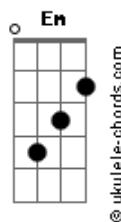

Post Malone - Speedometer

tom:

Intro: C D Em D G
 C D Em Bm
 C D Em D G
 C G Am

[Primeira Parte]

C D Em D G
 I just bought a new Lamborghini
 C Bm Em Bm
 That SOB goes 225
 C D Em D G
 You called my phone, said you wanted to see me
 C G Am
 I couldn't think of a better reason to drive

[Pré-Refrão]

C D Em
 Lead pedal
 D G C D Em Bm
 For your lovin? I would run all the lights
 C D Em
 Won't let go
 D G C G Am
 And I can't wait to push my speedometer

[Refrão]

C D Em D G
 Push my, push my, push my, push
 C D Em Bm
 Speedometer
 C D Em D G
 Push my, push my, push my, push
 C G Am
 Speedometer

[Segunda Parte]

C D Em D G
 Turn the lights off
 C D Em Bm C

Acordes

And put the record on
 D Em D G
 That you showed me that makes you so horny
 C G Am
 Let's make a baby tonight

[Pré-Refrão]

C D Em
 Lead pedal
 D G C D Em Bm
 For your lovin? I would run all the lights
 C D Em
 Damn, uh-oh
 D G C G Am
 Yes, I know how fast I was going, please, officer