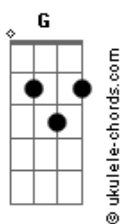

Post Malone - Speedometer

tom:

Intro: C D Em D G
 C D Em Bm
 C D Em D G
 C G Am

[Primeira Parte]

C D Em D G
 I just bought a new Lamborghini
 C Bm Em Bm
 That SOB goes 225
 C D Em D G
 You called my phone, said you wanted to see me
 C G Am
 I couldn't think of a better reason to drive

[Pré-Refrão]

C D Em
 Lead pedal
 D G C D Em Bm
 For your lovin? I would run all the lights
 C D Em
 Won't let go
 D G C G Am
 And I can't wait to push my speedometer

[Refrão]

C D Em D G
 Push my, push my, push my, push
 C D Em Bm
 Speedometer
 C D Em D G
 Push my, push my, push my, push
 C G Am
 Speedometer

[Segunda Parte]

C D Em D G
 Turn the lights off
 C D Em Bm C

Acordes

And put the record on
 D Em D G
 That you showed me that makes you so horny
 C G Am
 Let's make a baby tonight

[Pré-Refrão]

C D Em
 Lead pedal
 D G C D Em Bm
 For your lovin? I would run all the lights
 C D Em
 Damn, uh-oh
 D G C G Am
 Yes, I know how fast I was going, please, officer