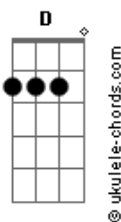

Post Malone - Speedometer

tom:

Intro: C D Em D G
 C D Em Bm
 C D Em D G
 C G Am

[Primeira Parte]

C D Em D G
 I just bought a new Lamborghini
 C Bm Em Bm
 That SOB goes 225
 C D Em D G
 You called my phone, said you wanted to see me
 C G Am
 I couldn't think of a better reason to drive

[Pré-Refrão]

C D Em
 Lead pedal
 D G C D Em Bm
 For your lovin? I would run all the lights
 C D Em
 Won't let go
 D G C G Am
 And I can't wait to push my speedometer

[Refrão]

C D Em D G
 Push my, push my, push my, push
 C D Em Bm
 Speedometer
 C D Em D G
 Push my, push my, push my, push
 C G Am
 Speedometer

[Segunda Parte]

C D Em D G
 Turn the lights off
 C D Em Bm C

Acordes

And put the record on
 D Em D G
 That you showed me that makes you so horny
 C G Am
 Let's make a baby tonight

[Pré-Refrão]

C D Em
 Lead pedal
 D G C D Em Bm
 For your lovin? I would run all the lights
 C D Em
 Damn, uh-oh
 D G C G Am
 Yes, I know how fast I was going, please, officer