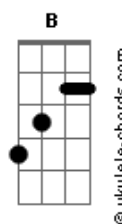

# Post Malone - Speedometer

tom:

Intro: C D Em D G  
 C D Em Bm  
 C D Em D G  
 C G Am

[Primeira Parte]

C D Em D G  
 I just bought a new Lamborghini  
 C Bm Em Bm  
 That SOB goes 225  
 C D Em D G  
 You called my phone, said you wanted to see me  
 C G Am  
 I couldn't think of a better reason to drive

[Pré-Refrão]

C D Em  
 Lead pedal  
 D G C D Em Bm  
 For your lovin? I would run all the lights  
 C D Em  
 Won't let go  
 D G C G Am  
 And I can't wait to push my speedometer

[Refrão]

C D Em D G  
 Push my, push my, push my, push  
 C D Em Bm  
 Speedometer  
 C D Em D G  
 Push my, push my, push my, push  
 C G Am  
 Speedometer

## Acordes

And put the record on  
 D Em D G  
 That you showed me that makes you so horny  
 C G Am  
 Let's make a baby tonight

[Pré-Refrão]

C D Em  
 Lead pedal  
 D G C D Em Bm  
 For your lovin? I would run all the lights  
 C D Em  
 Damn, uh-oh  
 D G C G Am  
 Yes, I know how fast I was going, please, officer