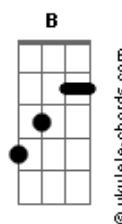

Post Malone - Speedometer

tom:

Intro: C D Em D G
 C D Em Bm
 C D Em D G
 C G Am

[Primeira Parte]

C D Em D G
 I just bought a new Lamborghini
 C Bm Em Bm
 That SOB goes 225
 C D Em D G
 You called my phone, said you wanted to see me
 C G Am
 I couldn't think of a better reason to drive

[Pré-Refrão]

C D Em
 Lead pedal
 D G C D Em Bm
 For your lovin? I would run all the lights
 C D Em
 Won't let go
 D G C G Am
 And I can't wait to push my speedometer

[Refrão]

C D Em D G
 Push my, push my, push my, push
 C D Em Bm
 Speedometer
 C D Em D G
 Push my, push my, push my, push
 C G Am
 Speedometer

[Segunda Parte]

C D Em D G
 Turn the lights off
 C D Em Bm C

Acordes

And put the record on
 D Em D G
 That you showed me that makes you so horny
 C G Am
 Let's make a baby tonight

[Pré-Refrão]

C D Em
 Lead pedal
 D G C D Em Bm
 For your lovin? I would run all the lights
 C D Em
 Damn, uh-oh
 D G C G Am
 Yes, I know how fast I was going, please, officer