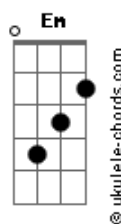

Post Malone - Speedometer

tom:

Intro: C D Em D G
 C D Em Bm
 C D Em D G
 C G Am

[Primeira Parte]

C D Em D G
 I just bought a new Lamborghini
 C Bm Em Bm
 That SOB goes 225
 C D Em D G
 You called my phone, said you wanted to see me
 C G Am
 I couldn't think of a better reason to drive

[Pré-Refrão]

C D Em
 Lead pedal
 D G C D Em Bm
 For your lovin? I would run all the lights
 C D Em
 Won't let go
 D G C G Am
 And I can't wait to push my speedometer

[Refrão]

C D Em D G
 Push my, push my, push my, push
 C D Em Bm
 Speedometer
 C D Em D G
 Push my, push my, push my, push
 C G Am
 Speedometer

[Segunda Parte]

C D Em D G
 Turn the lights off
 C D Em Bm C

Acordes

And put the record on
 D Em D G
 That you showed me that makes you so horny
 C G Am
 Let's make a baby tonight

[Pré-Refrão]

C D Em
 Lead pedal
 D G C D Em Bm
 For your lovin? I would run all the lights
 C D Em
 Damn, uh-oh
 D G C G Am
 Yes, I know how fast I was going, please, officer