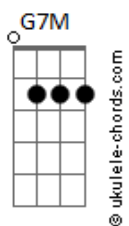

Post Malone - Joy

tom:

C

[Primeira Parte]

C Joy is the coldest lover I know G
C Only because she never comes G
C7M I was the coolest dude I know' G7M
C7M Guess I was born too close to the sun G7M

[Pré-Refrão]

Am D Bm C7M
The harder I try the more I become miserable
Am D Bm C7M
The higher I fly the lower I go, oh no

[Refrão]

Am D Bm C7M
Is what we want who we are? ah-ooh
Am D Bm C7M
Pray for me I don't wanna be, ah, miserable

[Interlúdio] C G

[Segunda Parte]

C7M Joy is the coldest lover I know G7M
C7M Some reason I keep comin' back for mo' (More) G7M
C7M I crashed my car, the paint job was off, La-la-la-la-la G7M
C7M Will I even know if it's too much? Mm G7M

[Pré-Refrão]

Am D Bm C7M
The harder I try the more I become miserable

Acordes

Am D Bm C7M
The higher I fly the lower I go, oh no

[Refrão]

Am D Bm C7M
Is what we want who we are? ah-ooh
Am D Bm C7M
Pray for me I don't wanna be, ah, miserable

(C G C G)

[Pré-Refrão]

Am D Bm C7M
The harder I try the more I become miserable
Am D Bm C7M
The higher I fly the lower I go, oh no

[Refrão]

Am D Bm C7M
Is what we want who we are? ah-ooh
Am D Bm C7M
Pray for me I don't wanna be, ah, miserable

[Ponte]

Am D Bm C7M
Ooh-ooh, ooh-ooh, ooh-ooh
Am D Bm C7M
Ooh, Ooh-ooh, ooh-ooh, ooh-ooh

[Final]

Am D Bm C7M
Ooh, ooh-ooh, ooh-ooh, ooh-ooh
Am D Bm C7M
Ooh, ooh-ooh, ooh-ooh, ooh-ooh
Am D Bm C7M
Miserable, miserable
Am D Bm C7M
Miserable, miserable
Am D Bm C7M
Miserable, miserable
Am D Bm C7M
Miserable, miserable
Am D Bm C7M
Miserable, miserable