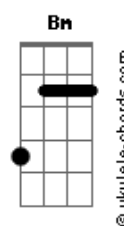

Post Malone - Joy

C tom:

[Primeira Parte]

C Joy is the coldest lover I know G
C Only because she never comes G
C7M I was the coolest dude I know' G7M
C7M Guess I was born too close to the sun G7M

[Pré-Refrão]

Am D Bm C7M
The harder I try the more I become miserable
Am D Bm C7M
The higher I fly the lower I go, oh no

[Refrão]

Am D Bm C7M
Is what we want who we are? ah-ooh
Am D Bm C7M
Pray for me I don't wanna be, ah, miserable

[Interlúdio] C G

[Segunda Parte]

C7M Joy is the coldest lover I know G7M
C7M Some reason I keep comin' back for mo' (More) G7M
C7M I crashed my car, the paint job was off, La-la-la-la-la G7M
C7M Will I even know if it's too much? Mm G7M

[Pré-Refrão]

Am D Bm C7M
The harder I try the more I become miserable

Acordes

Am D Bm C7M
The higher I fly the lower I go, oh no

[Refrão]

Am D Bm C7M
Is what we want who we are? ah-ooh
Am D Bm C7M
Pray for me I don't wanna be, ah, miserable

(C G C G)

[Pré-Refrão]

Am D Bm C7M
The harder I try the more I become miserable
Am D Bm C7M
The higher I fly the lower I go, oh no

[Refrão]

Am D Bm C7M
Is what we want who we are? ah-ooh
Am D Bm C7M
Pray for me I don't wanna be, ah, miserable

[Ponte]

Am D Bm C7M
Ooh-ooh, ooh-ooh, ooh-ooh
Am D Bm C7M
Ooh, Ooh-ooh, ooh-ooh, ooh-ooh

[Final]

Am D Bm C7M
Ooh, ooh-ooh, ooh-ooh, ooh-ooh
Am D Bm C7M
Ooh, ooh-ooh, ooh-ooh, ooh-ooh
Am D Bm C7M
Miserable, miserable
Am D Bm C7M
Miserable, miserable
Am D Bm C7M
Miserable, miserable
Am D Bm C7M
Miserable, miserable
Am D Bm C7M
Miserable, miserable