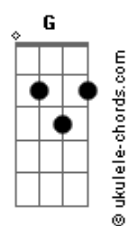

Post Malone - Joy

tom:

C

[Primeira Parte]

C Joy is the coldest lover I know G
C Only because she never comes G
C7M I was the coolest dude I know' G7M
C7M Guess I was born too close to the sun G7M

[Pré-Refrão]

Am D Bm C7M
The harder I try the more I become miserable
Am D Bm C7M
The higher I fly the lower I go, oh no

[Refrão]

Am D Bm C7M
Is what we want who we are? ah-ooh
Am D Bm C7M
Pray for me I don't wanna be, ah, miserable

[Interlúdio] C G

[Segunda Parte]

C7M Joy is the coldest lover I know G7M
C7M Some reason I keep comin' back for mo' (More) G7M
C7M I crashed my car, the paint job was off, La-la-la-la-la G7M
C7M Will I even know if it's too much? Mm G7M

[Pré-Refrão]

Am D Bm C7M
The harder I try the more I become miserable

Acordes

Am D Bm C7M
The higher I fly the lower I go, oh no

[Refrão]

Am D Bm C7M
Is what we want who we are? ah-ooh
Am D Bm C7M
Pray for me I don't wanna be, ah, miserable

(C G C G)

[Pré-Refrão]

Am D Bm C7M
The harder I try the more I become miserable
Am D Bm C7M
The higher I fly the lower I go, oh no

[Refrão]

Am D Bm C7M
Is what we want who we are? ah-ooh
Am D Bm C7M
Pray for me I don't wanna be, ah, miserable

[Ponte]

Am D Bm C7M
Ooh-ooh, ooh-ooh, ooh-ooh
Am D Bm C7M
Ooh, Ooh-ooh, ooh-ooh, ooh-ooh

[Final]

Am D Bm C7M
Ooh, ooh-ooh, ooh-ooh, ooh-ooh
Am D Bm C7M
Ooh, ooh-ooh, ooh-ooh, ooh-ooh
Am D Bm C7M
Miserable, miserable
Am D Bm C7M
Miserable, miserable
Am D Bm C7M
Miserable, miserable
Am D Bm C7M
Miserable, miserable
Am D Bm C7M
Miserable, miserable