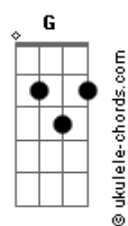

Post Malone - Joy

C tom:

[Primeira Parte]

C Joy is the coldest lover I know G
C Only because she never comes G
C7M I was the coolest dude I know' G7M
C7M Guess I was born too close to the sun G7M

[Pré-Refrão]

Am D Bm C7M
The harder I try the more I become miserable
Am D Bm C7M
The higher I fly the lower I go, oh no

[Refrão]

Am D Bm C7M
Is what we want who we are? ah-ooh
Am D Bm C7M
Pray for me I don't wanna be, ah, miserable

[Interlúdio] C G

[Segunda Parte]

C7M Joy is the coldest lover I know G7M
C7M Some reason I keep comin' back for mo' (More) G7M
C7M I crashed my car, the paint job was off, La-la-la-la-la G7M
C7M Will I even know if it's too much? Mm G7M

[Pré-Refrão]

Am D Bm C7M
The harder I try the more I become miserable

Acordes

Am D Bm C7M
The higher I fly the lower I go, oh no

[Refrão]

Am D Bm C7M
Is what we want who we are? ah-ooh
Am D Bm C7M
Pray for me I don't wanna be, ah, miserable

(C G C G)

[Pré-Refrão]

Am D Bm C7M
The harder I try the more I become miserable
Am D Bm C7M
The higher I fly the lower I go, oh no

[Refrão]

Am D Bm C7M
Is what we want who we are? ah-ooh
Am D Bm C7M
Pray for me I don't wanna be, ah, miserable

[Ponte]

Am D Bm C7M
Ooh-ooh, ooh-ooh, ooh-ooh
Am D Bm C7M
Ooh, Ooh-ooh, ooh-ooh, ooh-ooh

[Final]

Am D Bm C7M
Ooh, ooh-ooh, ooh-ooh, ooh-ooh
Am D Bm C7M
Ooh, ooh-ooh, ooh-ooh, ooh-ooh
Am D Bm C7M
Miserable, miserable
Am D Bm C7M
Miserable, miserable
Am D Bm C7M
Miserable, miserable
Am D Bm C7M
Miserable, miserable
Am D Bm C7M
Miserable, miserable