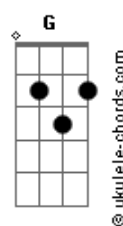

Post Malone - Joy

C tom:

[Primeira Parte]

C Joy is the coldest lover I know G
C Only because she never comes G
C7M I was the coolest dude I know' G7M
C7M Guess I was born too close to the sun G7M

[Pré-Refrão]

Am D Bm C7M
The harder I try the more I become miserable
Am D Bm C7M
The higher I fly the lower I go, oh no

[Refrão]

Am D Bm C7M
Is what we want who we are? ah-ooh
Am D Bm C7M
Pray for me I don't wanna be, ah, miserable

[Interlúdio] C G

[Segunda Parte]

C7M Joy is the coldest lover I know G7M
C7M Some reason I keep comin' back for mo' (More) G7M
C7M I crashed my car, the paint job was off, La-la-la-la-la G7M
C7M Will I even know if it's too much? Mm G7M

[Pré-Refrão]

Am D Bm C7M
The harder I try the more I become miserable

Acordes

Am D Bm C7M
The higher I fly the lower I go, oh no

[Refrão]

Am D Bm C7M
Is what we want who we are? ah-ooh
Am D Bm C7M
Pray for me I don't wanna be, ah, miserable

(C G C G)

[Pré-Refrão]

Am D Bm C7M
The harder I try the more I become miserable
Am D Bm C7M
The higher I fly the lower I go, oh no

[Refrão]

Am D Bm C7M
Is what we want who we are? ah-ooh
Am D Bm C7M
Pray for me I don't wanna be, ah, miserable

[Ponte]

Am D Bm C7M
Ooh-ooh, ooh-ooh, ooh-ooh
Am D Bm C7M
Ooh, Ooh-ooh, ooh-ooh, ooh-ooh

[Final]

Am D Bm C7M
Ooh, ooh-ooh, ooh-ooh, ooh-ooh
Am D Bm C7M
Ooh, ooh-ooh, ooh-ooh, ooh-ooh
Am D Bm C7M
Miserable, miserable
Am D Bm C7M
Miserable, miserable
Am D Bm C7M
Miserable, miserable
Am D Bm C7M
Miserable, miserable
Am D Bm C7M
Miserable, miserable