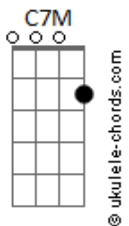

Post Malone - Joy

tom:

C

[Primeira Parte]

C Joy is the coldest lover I know G
C Only because she never comes G
C7M I was the coolest dude I know' G7M
C7M Guess I was born too close to the sun G7M

[Pré-Refrão]

Am D Bm C7M
The harder I try the more I become miserable
Am D Bm C7M
The higher I fly the lower I go, oh no

[Refrão]

Am D Bm C7M
Is what we want who we are? ah-ooh
Am D Bm C7M
Pray for me I don't wanna be, ah, miserable

[Interlúdio] C G

[Segunda Parte]

C7M Joy is the coldest lover I know G7M
C7M Some reason I keep comin' back for mo' (More) G7M
C7M I crashed my car, the paint job was off, La-la-la-la-la G7M
C7M Will I even know if it's too much? Mm G7M

[Pré-Refrão]

Am D Bm C7M
The harder I try the more I become miserable

Acordes

Am D Bm C7M
The higher I fly the lower I go, oh no

[Refrão]

Am D Bm C7M
Is what we want who we are? ah-ooh
Am D Bm C7M
Pray for me I don't wanna be, ah, miserable

(C G C G)

[Pré-Refrão]

Am D Bm C7M
The harder I try the more I become miserable
Am D Bm C7M
The higher I fly the lower I go, oh no

[Refrão]

Am D Bm C7M
Is what we want who we are? ah-ooh
Am D Bm C7M
Pray for me I don't wanna be, ah, miserable

[Ponte]

Am D Bm C7M
Ooh-ooh, ooh-ooh, ooh-ooh
Am D Bm C7M
Ooh, Ooh-ooh, ooh-ooh, ooh-ooh

[Final]

Am D Bm C7M
Ooh, ooh-ooh, ooh-ooh, ooh-ooh
Am D Bm C7M
Ooh, ooh-ooh, ooh-ooh, ooh-ooh
Am D Bm C7M
Miserable, miserable
Am D Bm C7M
Miserable, miserable
Am D Bm C7M
Miserable, miserable
Am D Bm C7M
Miserable, miserable
Am D Bm C7M
Miserable, miserable