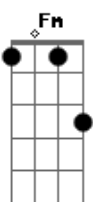

Post Malone - Circles

tom:

Intro: C7M G C F7M Fm C7M G F7M G
 C G F

We couldn't turn around

'Til we were upside down

I'll be the bad guy now

But know I ain't too proud

I couldn't be there

C7M G
 Run away, but we're running in circles

F7M C
 Run away, run away, run away

Acordes

© ukulele-chords.com

© ukulele-chords.com

© ukulele-chords.com

© ukulele-chords.com

© ukulele-chords.com