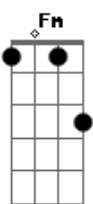

Post Malone - Circles

tom:

Intro: C7M G C F7M Fm C7M G F7M G
C G F

We couldn't turn around

'Til we were upside down

I'll be the bad guy now

But know I ain't too proud

I couldn't be there

F7M C
Run away, run away, run away

Acordes

© ukulele-chords.com

© ukulele-chords.com

© ukulele-chords.com

© ukulele-chords.com

© ukulele-chords.com

© ukulele-chords.com