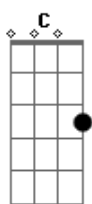

Post Malone - Circles

tom:

Intro: C7M G C F7M Fm C7M G F7M G
C G F

We couldn't turn around

'Til we were upside down

I'll be the bad guy now

But know I ain't too proud

I couldn't be there

F7M C
Run away, run away, run away

Acordes

© ukulele-chords.com

© ukulele-chords.com

© ukulele-chords.com

© ukulele-chords.com

© ukulele-chords.com

© ukulele-chords.com