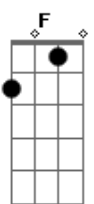

Post Malone - Circles

tom:

Intro: C7M G C F7M Fm C7M G F7M G
C G F

We couldn't turn around

'Til we were upside down

I'll be the bad guy now

But know I ain't too proud

I couldn't be there

F7M C
Run away, run away, run away

Acordes

© ukulele-chords.com

© ukulele-chords.com

© ukulele-chords.com

© ukulele-chords.com

© ukulele-chords.com

© ukulele-chords.com