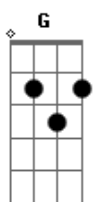

But know I ain't too proud

I couldn't be there

Even when I tried

You don't believe it

We do this every time

C7M G
Seasons change and our love went cold

F7M
Feed the flame 'cause we can't let go

C7M G
Run away, but we're running in circles

F7M
Run away, run away

F C G
I dare you to do some....thing

I'm waiting on you a...gain, so I don't take the blame

C7M G
Run away, but we're running in circles

F7M F
Run away, run away, run away

C7M
Let go

G F
I got a feeling that it's time to let go

C
I said so

G F
I knew that this was doomed from the get-go

C G

You thought that it was special, special

But it was just the sex though, the sex though

And I still hear the echoes, the echoes

I got a feeling that it's time to let it go, let it go

C7M G
Seasons change and our love went cold

F7M
Feed the flame 'cause we can't let go

C7M G
Run away, but we're running in circles

F7M
Run away, run away

F C G
I dare you to do some....thing

I'm waiting on you a...gain, so I don't take the blame

C7M G
Run away, but we're running in circles

F7M F
Run away, run away, run away

C7M G
Maybe you don't understand what I'm going through

CM7 G
Make up your mind, tell me what are you gonna do?

C7M G
Seasons change and our love went cold

F7M
Feed the flame 'cause we can't let go

C7M G
Run away, but we're running in circles

F7M
Run away, run away

F C7M G
I dare you to do some....thing

I'm waiting on you a...gain, so I don't take the blame

C7M G
Run away, but we're running in circles

F7M C
Run away, run away, run away

Acordes

© ukulele-chords.com