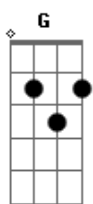

But know I ain't too proud

I couldn't be there

Even when I tried

You don't believe it

We do this every time

C7M G
Seasons change and our love went cold

F7M
Feed the flame 'cause we can't let go

C7M G
Run away, but we're running in circles

F7M
Run away, run away

F C G
I dare you to do some....thing

I'm waiting on you a...gain, so I don't take the blame

C7M G
Run away, but we're running in circles

F7M F
Run away, run away, run away

C7M
Let go

G F
I got a feeling that it's time to let go

C
I said so

G F
I knew that this was doomed from the get-go

C G

You thought that it was special, special

But it was just the sex though, the sex though

And I still hear the echoes, the echoes

I got a feeling that it's time to let it go, let it go

C7M G
Seasons change and our love went cold

F7M
Feed the flame 'cause we can't let go

C7M G
Run away, but we're running in circles

F7M
Run away, run away

F C G
I dare you to do some....thing

I'm waiting on you a...gain, so I don't take the blame

C7M G
Run away, but we're running in circles

F7M F
Run away, run away, run away

C7M G
Maybe you don't understand what I'm going through

CM7 G
Make up your mind, tell me what are you gonna do?

C7M G
Seasons change and our love went cold

F7M
Feed the flame 'cause we can't let go

C7M G
Run away, but we're running in circles

F7M
Run away, run away

F C7M G
I dare you to do some....thing

I'm waiting on you a...gain, so I don't take the blame

C7M G
Run away, but we're running in circles

F7M C
Run away, run away, run away

Acordes

© ukulele-chords.com