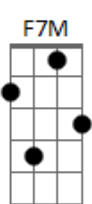

Post Malone - Circles

tom:

Intro: C7M G C F7M Fm C7M G F7M G
C G F

We couldn't turn around

'Til we were upside down

I'll be the bad guy now

But know I ain't too proud

I couldn't be there

F7M C
Run away, run away, run away

Acordes

© ukulele-chords.com

© ukulele-chords.com

© ukulele-chords.com

© ukulele-chords.com

© ukulele-chords.com

© ukulele-chords.com