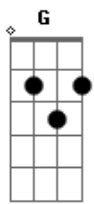

# Post Malone - Chemical

tom:

Intro: <sup>D</sup> <sup>Em</sup> <sup>G</sup>  
<sup>D</sup> <sup>Em</sup> <sup>G</sup>

[Primeira Parte]

<sup>D</sup> <sup>Em</sup> <sup>G</sup>  
 Oxytocin makin' it all okay  
<sup>D</sup> <sup>Em</sup> <sup>G</sup>  
 When I come back down, it doesn't feel the same  
<sup>D</sup> <sup>Em</sup> <sup>G</sup>  
 Now I'm sittin' 'round, waitin' for the world to end all day  
<sup>D</sup> <sup>Em</sup> <sup>G</sup>  
 'Cause I couldn't leave you if I tried

[Refrão]

<sup>D</sup> <sup>Em</sup> <sup>G</sup>  
 Outside of the party, smokin' in the car with you  
<sup>D</sup> <sup>Em</sup> <sup>G</sup>  
 Seven Nation Army, fightin' at the bar with you  
<sup>D</sup> <sup>Em</sup> <sup>G</sup>  
 Tell you that I'm sorry, tell me what I gotta do  
<sup>Bm</sup> <sup>A</sup> <sup>G</sup>  
 'Cause I can't let go, it's chemical  
<sup>Bm</sup> <sup>D</sup> <sup>G</sup>  
 No, I can't let go, it's chemical

[Segunda Parte]

<sup>D</sup> <sup>Em</sup> <sup>G</sup>  
 Every time I'm ready to make a change (mmm)  
<sup>D</sup> <sup>Em</sup> <sup>G</sup>  
 You turn around and fuck out all my brains (woo)  
<sup>D</sup> <sup>Em</sup> <sup>G</sup>  
 I ain't tryna find fate, it's too late to save face