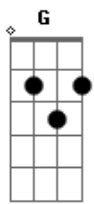

© ukulele-chords.com