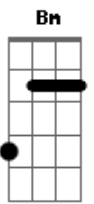

[Segunda Parte]

<sup>D</sup> <sup>Em</sup> <sup>G</sup>  
 Every time I'm ready to make a change (mmm)  
<sup>D</sup> <sup>Em</sup> <sup>G</sup>  
 You turn around and fuck out all my brains (woo)  
<sup>D</sup> <sup>Em</sup> <sup>G</sup>  
 I ain't tryna find fate, it's too late to save face

## Acordes

© ukulele-chords.com

© ukulele-chords.com

© ukulele-chords.com

© ukulele-chords.com

© ukulele-chords.com

<sup>D</sup> <sup>Em</sup> <sup>G</sup>  
 I can't get away, maybe there's no mistakes  
 (maybe there's no mistakes)