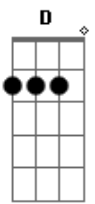

Post Malone - Chemical

tom:

Intro: ^D ^{Em} ^G
^D ^{Em} ^G

[Primeira Parte]

^D ^{Em} ^G
Oxytocin makin' it all okay
^D ^{Em} ^G
When I come back down, it doesn't feel the same
^D ^{Em} ^G
Now I'm sittin' 'round, waitin' for the world to end all day
^D ^{Em} ^G
'Cause I couldn't leave you if I tried

[Pré-Refrão]

^{Bm} ^A
You break me, then I break my rules
^G
Last time was the last time too
^{Bm} ^A ^G
It's fucked up, I know, but I'm still

[Refrão]

^D ^{Em} ^G
Outside of the party, smokin' in the car with you
^D ^{Em} ^G
Seven Nation Army, fightin' at the bar with you
^D ^{Em} ^G
Tell you that I'm sorry, tell me what I gotta do
^{Bm} ^A ^G
'Cause I can't let go, it's chemical
^{Bm} ^D ^G
No, I can't let go, it's chemical

[Segunda Parte]

^D ^{Em} ^G
Every time I'm ready to make a change (mmm)
^D ^{Em} ^G
You turn around and fuck out all my brains (woo)
^D ^{Em} ^G
I ain't tryna find fate, it's too late to save face

Acordes

© ukulele-chords.com