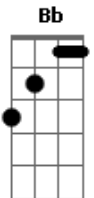

Portishead - The Rip

tom:

Intro: ^G
^{Em} ^{Fm} ^{Em} ^C
^{Bm} ^{Am} ^{Bb} ^{Am}

^{Em} ^{Fm}
 As she walks in the room
^{Em}
 Scented and tall
^C ^{Bm} ^{Am}
 Hesitating once more
^{Bb}
 And as I take on myself
^{Am}
 And the bitterness I felt
^G
 I realize that love flows

^{Em} ^{Fm}
 Wild, white horses
^{Em}
 They will take me away
^C ^{Bm} ^{Am}
 And the tenderness I feel
^{Bb} ^{Am}
 Will send the dark underneath
^G ^{Em}
 Will I follow?

^{Fm}
 Through the glory of life
^{Em}
 I will scatter on the floor
^C ^{Bm} ^{Am}
 Dissappointed and sore

(^{Fm} ^{Em} ^C ^{Bm})
 (^{Am} ^{Bb} ^{Am} ^G)

^{Em} ^{Bm}
 Wild, white horses
^{Em}
 They will take me away
^C ^{Bm} ^{Am}
 And the tenderness I feel
^{Bb} ^{Am}
 Will send the dark underneath
^G ^{Em}
 Will I follow?

[Final] ^{Fm} ^{Em} ^C ^{Bm}
^{Am} ^{Bb} ^{Am} ^G

Acordes

© ukulele-chords.com

© ukulele-chords.com

© ukulele-chords.com

© ukulele-chords.com

© ukulele-chords.com

© ukulele-chords.com