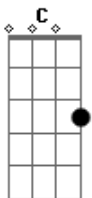

Portishead - The Rip

tom:

Intro: ^G
^{Em} ^{Fm} ^{Em} ^C
^{Bm} ^{Am} ^{Bb} ^{Am}

^{Em} ^{Fm}
 As she walks in the room
^{Em}
 Scented and tall
^C ^{Bm} ^{Am}
 Hesitating once more
^{Bb}
 And as I take on myself
^{Am}
 And the bitterness I felt
^G
 I realize that love flows

^{Em} ^{Fm}
 Wild, white horses
^{Em}
 They will take me away
^C ^{Bm} ^{Am}
 And the tenderness I feel
^{Bb} ^{Am}
 Will send the dark underneath
^G ^{Em}
 Will I follow?

^{Fm}
 Through the glory of life
^{Em}
 I will scatter on the floor
^C ^{Bm} ^{Am}
 Dissappointed and sore

(^{Fm} ^{Em} ^C ^{Bm})
 (^{Am} ^{Bb} ^{Am} ^G)

^{Em} ^{Bm}
 Wild, white horses
^{Em}
 They will take me away
^C ^{Bm} ^{Am}
 And the tenderness I feel
^{Bb} ^{Am}
 Will send the dark underneath
^G ^{Em}
 Will I follow?

[Final] ^{Fm} ^{Em} ^C ^{Bm}
^{Am} ^{Bb} ^{Am} ^G

Acordes

© ukulele-chords.com

© ukulele-chords.com

© ukulele-chords.com

© ukulele-chords.com

© ukulele-chords.com

© ukulele-chords.com