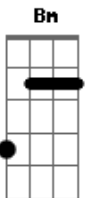

^{Em} ^{Fm}
 Wild, white horses
^{Em}
 They will take me away
^C ^{Bm} ^{Am}
 And the tenderness I feel
^{Bb} ^{Am}
 Will send the dark underneath
^G ^{Em}
 Will I follow?

^{Fm}
 Through the glory of life
^{Em}
 I will scatter on the floor
^C ^{Bm} ^{Am}
 Dissappointed and sore

(^{Fm} ^{Em} ^C ^{Bm})
 (^{Am} ^{Bb} ^{Am} ^G)

^{Em} ^{Bm}
 Wild, white horses
^{Em}
 They will take me away
^C ^{Bm} ^{Am}
 And the tenderness I feel
^{Bb} ^{Am}
 Will send the dark underneath
^G ^{Em}
 Will I follow?

[Final] ^{Fm} ^{Em} ^C ^{Bm}
^{Am} ^{Bb} ^{Am} ^G

Acordes

© ukulele-chords.com

© ukulele-chords.com

© ukulele-chords.com

© ukulele-chords.com

© ukulele-chords.com

© ukulele-chords.com