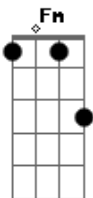

Portishead - The Rip

tom:

Intro: ^G
^{Em} ^{Fm} ^{Em} ^C
^{Bm} ^{Am} ^{Bb} ^{Am}

^{Em} ^{Fm}
 As she walks in the room
^{Em}
 Scented and tall
^C ^{Bm} ^{Am}
 Hesitating once more
^{Bb}
 And as I take on myself
^{Am}
 And the bitterness I felt
^G
 I realize that love flows

^{Em} ^{Fm}
 Wild, white horses
^{Em}
 They will take me away
^C ^{Bm} ^{Am}
 And the tenderness I feel
^{Bb} ^{Am}
 Will send the dark underneath
^G ^{Em}
 Will I follow?

^{Fm}
 Through the glory of life
^{Em}
 I will scatter on the floor
^C ^{Bm} ^{Am}
 Dissappointed and sore

(^{Fm} ^{Em} ^C ^{Bm})
 (^{Am} ^{Bb} ^{Am} ^G)

^{Em} ^{Bm}
 Wild, white horses
^{Em}
 They will take me away
^C ^{Bm} ^{Am}
 And the tenderness I feel
^{Bb} ^{Am}
 Will send the dark underneath
^G ^{Em}
 Will I follow?

[Final] ^{Fm} ^{Em} ^C ^{Bm}
^{Am} ^{Bb} ^{Am} ^G

Acordes

© ukulele-chords.com

© ukulele-chords.com

© ukulele-chords.com

© ukulele-chords.com

© ukulele-chords.com

© ukulele-chords.com