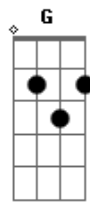

© ukulele-chords.com