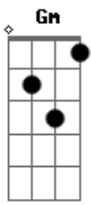

© ukulele-chords.com