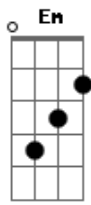

© ukulele-chords.com