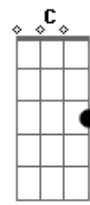

© ukulele-chords.com