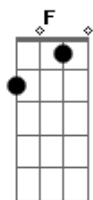

Ponto De Equilibrio - Jah Jah Me Leve

Tom: F

(intro) Cm Bb Gm Bb Cm Eb D Eb D

Cm Bb Cm Bb
Oh Jah Jah me leve, obrigado aí (2x)
Cm Dm Cm Bb
Reggae a vida com amor
Cm Dm Cm Bb
Reggae a vida com amor

Cm Bb Cm Bb
Não sei se será navio ou trem,
Cm Bb Cm Bb
Mas é certo que virá resgatar homens de bem
Dm Gm Dm C
Seja como for será Jah e seu exército
Dm Em Dm Em Em Em Dm (rápido)

Armados com a cura e o amor

Cm Bb Cm Bb
Oh Jah Jah me leve, obrigado aí (2x)
Cm Dm Cm Bb
Reggae a vida com amor
Cm Dm Cm Bb
Reggae a vida com amor

Cm Bb
Seja como for, como for será
Cm Bb
Será Jah e seu exército
Cm Dm Cm Bb
Armados com a cura e o amor
Dm Gm Dm C
Num só instante, todas as vidas e dimensões
Dm Em Dm Em Em Dm
Criando a ponte pra uma só pátria, sem desilusões

Acordes