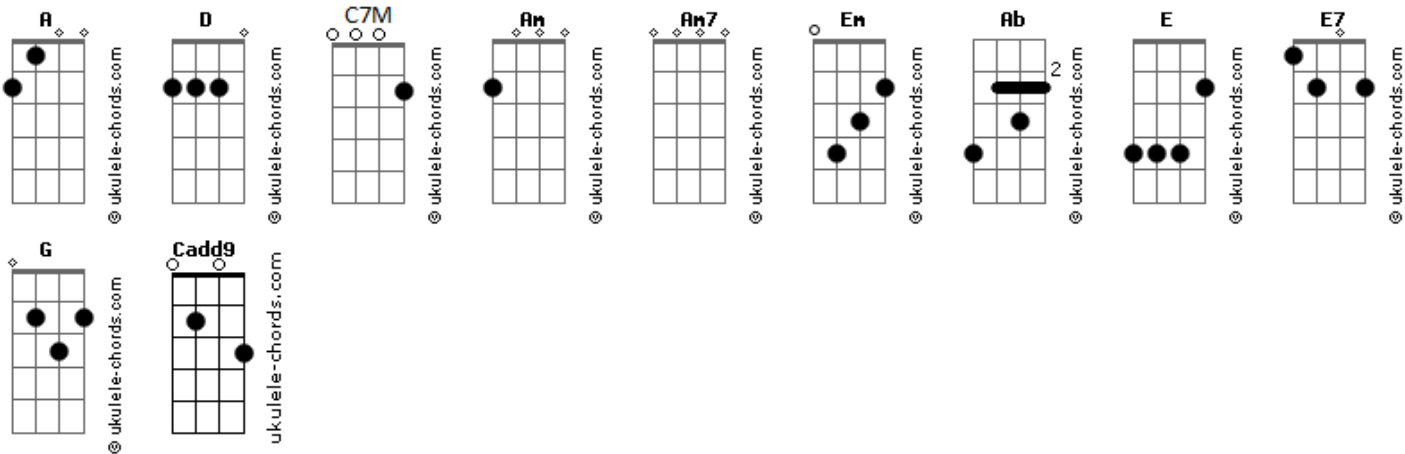

Poltern - Someday

tom:

Intro: Am7 C7M Em Ab

[Primeira Parte]

Am7 C7M
Such a pretty garden
Em Ab
Tapestry on the green-grey ground
Am7 C7M
I'll be as big as these trees
Em Ab A
I'll be as green as you let me be

[Refrão]

Am7
And I wrote you a note
C7M
I wrote you many letters
Em
But no thousand words
Ab A
Would make you listen any better
Am7
Ask me my thoughts
C7M
My opinions, my advice
Em
Ask me about everything
Ab A
How the world turns through
Am7 A Am7 A C7M Cadd9 C7M Cadd9
My eyes
Em E Em E Ab A
My eyes

[Segunda Parte]

Am7 C7M
Such a pretty girl

Acordes

Em Ab
What a pitty she turned so big, so swift
Am7 C7M
She'll be the mother of them all
Em Ab A
She'll be the tree that tends to fall

[Refrão]

Am7
And I wrote you a note
C7M
I wrote you many letters
Em
But no thousand words
Ab A
Would make you listen any better
Am7
Ask me my thoughts
C7M
My opinions, my advice
Em
Ask me about everything
Ab A
How the world turns through
Am7 A Am7 A
My eyes
C7M Cadd9 C7M Cadd9
My eyes
Em E Em E Ab A
My eyes
[Final]