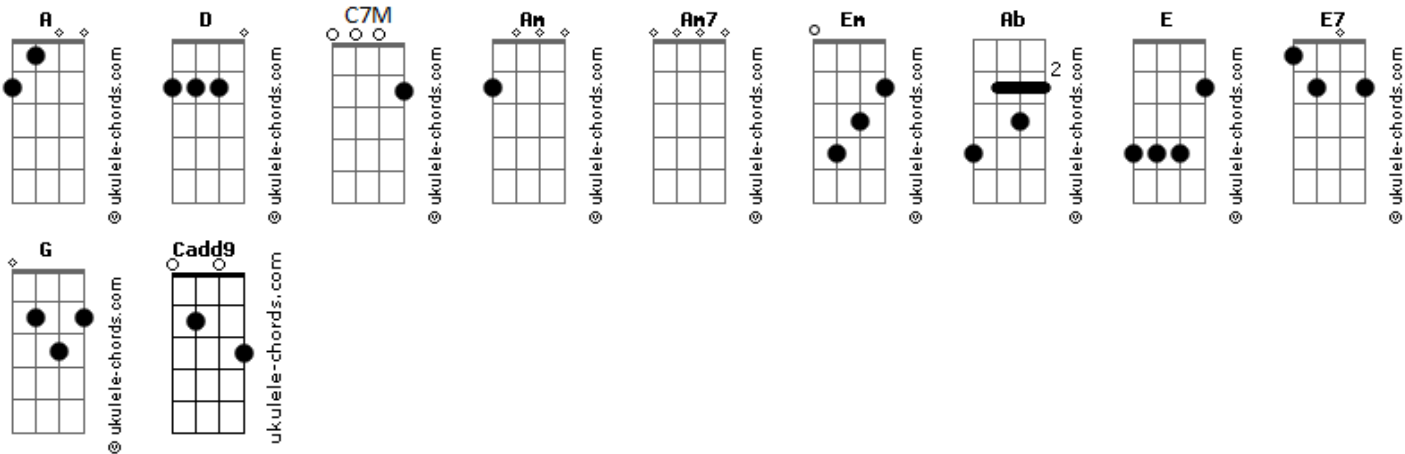

# Poltern - Someday

tom:

Intro: Am7 C7M Em Ab

[Primeira Parte]

Am7 C7M  
Such a pretty garden  
Em Ab  
Tapestry on the green-grey ground  
Am7 C7M  
I'll be as big as these trees  
Em Ab A  
I'll be as green as you let me be

[Refrão]

Am7  
And I wrote you a note  
C7M  
I wrote you many letters  
Em  
But no thousand words  
Ab A  
Would make you listen any better  
Am7  
Ask me my thoughts  
C7M  
My opinions, my advice  
Em  
Ask me about everything  
Ab A  
How the world turns through  
Am7 A Am7 A C7M Cadd9 C7M Cadd9  
My eyes  
Em E Em E Ab A  
My eyes

[Segunda Parte]

Am7 C7M  
Such a pretty girl

## Acordes

Em Ab  
What a pitty she turned so big, so swift  
Am7 C7M  
She'll be the mother of them all  
Em Ab A  
She'll be the tree that tends to fall

[Refrão]

Am7  
And I wrote you a note  
C7M  
I wrote you many letters  
Em  
But no thousand words  
Ab A  
Would make you listen any better  
Am7  
Ask me my thoughts  
C7M  
My opinions, my advice  
Em  
Ask me about everything  
Ab A  
How the world turns through  
Am7 A Am7 A  
My eyes  
C7M Cadd9 C7M Cadd9  
My eyes  
Em E Em E Ab A  
My eyes  
[Final]