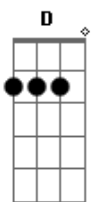

Pokémon - I'll Always Remember You

Tom: D

^{Bm} I'll always remember you
^{Bm} Carry your dreams
^G Until they come true
^{Bm} Each breath that I take
^{Gb} Each moment away
^A I'll always remember you

^A Everywhere I walk, I see your shadow
^A And when I close my eyes, I see your face
^A Every song I sing, I hear your melody
^G Because not a moment that goes by
^A And you're not on my mind

^A You will always be my hero
^A Never scared, braver than us all
^A Guiding light for me to follow
^G Always showing me the way
^A Right beside me everyday

^{Bm} I'll always remember you
^{Bm} Carry your dreams
^G Until they come true
^{Bm} Each breath that I take

^{Gb} Each moment away
^G I'll always remember you
^A Oh oh yeah, I remember
^A Hey yes yes, I remember
^A Oh, for the sacrifice you made
^A And all the gifts you gave

^{Bm} I'll always remember you
^{Bm} Carry your dreams
^G Until they come true
^{Bm} Each breath that I take
^{Gb} Each moment away
^A I'll always remember you you you

^{Bm} I'll always remember you
^{Bm} I'll carry your dreams
^G Until they come true
^{Bm} Each breath that I take
^{Gb} Each moment away
^A I'll always remember
^{Gb} Always remember
^A I'll always remember... you!! (D)

Acordes

© ukulele-chords.com