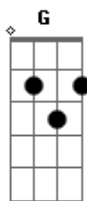

The Pogues - Pistol For Paddy Garcia

Tom: G

A PISTOL FOR PADDY GARCIA - by Shane MacGowan
from the album "Rum Sodomy & The Lash"

Intro: |Em |Em ||

Inst 1 |Em D Em|Em D Am|Bm D G Em|Em D Em||

Am |Bm D G Em Em |Em D Em
||

Chorus 1 |G D Em |Am D |G
D |Am D Em ||

Inst 2 |Em D Em Em |Em D Em
Am |Bm D G Em Em |Em D Em
||

Am |Bm D G Em Em |Em D Em
||

Inst 3 |Em |Em |Em ||

Chorus 2 |Em Bm |D G |Am D
Em ||

D |Am D Em |Am D |G
||

Outro |Em D Em Em |Em D Em
Am |Bm D G Em Em |Em D Em
||

Am |Bm D G Em Em |Em D Em
||

Version 2 by Nick Bray and Harley McPhee

Thanks to Kristoffer Ekman's tab for some of the chords

Em D Em
e|-----
B|-----

G|-9-9-11-9-7---7---9--|-----
D|-----9---9---|-----
A|-----|-----
E|-----|-----

Em D Am
e|-----|
B|-----|
G|-9-9-11-9-7---7---|
D|-----9---9-7---|
A|-----|
E|-----|
this part

Bm D G Em D Em
e|-----|
B|-----|
G|-4-7-4-2-0--4-2-0---0-4-7--4-9-11-9-7-9-|
D|-----2--2-----|
A|-----|
E|-----|

Em D Em
e|-----|
B|-----|
G|-9-9-11-9-7---7---9--|-----
D|-----9---9---|-----
A|-----|
E|-----|

G
Am
G
Am D Em

--Repeat

This the faster bit..(not finished)

(The layouts a bit of a mess, I'm sure you fine people can work it out)

Acordes