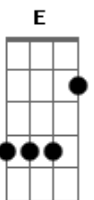

G C G D
The morning is here and there's work to be done
G C G
Take your pick and your shovel and the bold dynamite
G C D G
For to shift a few tons of this earthly delight
G C D G
Yes to shift a few tons of this earthly delight

END: PLAY MIDDLE 2 TIMES MORE, ENDING ON G

Acordes

© ukulele-chords.com

© ukulele-chords.com

© ukulele-chords.com

© ukulele-chords.com

© ukulele-chords.com

© ukulele-chords.com