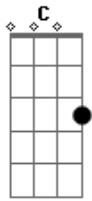

© ukulele-chords.com