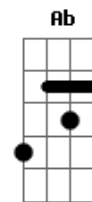

© ukulele-chords.com