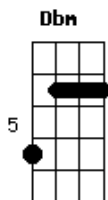

Gbm B
Be lonely is too easy
Abm Ab Db Db7
Be lonely is too easy
Gbm B
At least it was before
E
Before you, girl

Dbm A B
Ah, ah, ah, ah, ah, ah
E
Your love is my life
Dbm A B

Uh, uh, uh, uh, uh, uh

E Dbm E Dbm

E Dbm
Do you remember the first time I've kissed to your lips?
E Dbm
And then I said "my girl, your love is everything I need"

A B
The love is hard to find
A B E
But then you came to my heart

Gbm B
Be lonely is too easy
Abm Ab Db Db7
Be lonely is too easy
Gbm B
At least it was before
E
Before you, girl

Dbm A B
Ah, ah, ah, ah, ah, ah
E

Love is to love you
Dbm A B
Uh, uh, uh, uh, uh, uh
E

Your love is my life
Dbm A B
Ah, ah, ah, ah, ah, ah
E

You live in my mind
Dbm A B E
Uh, uh, uh, uh, uh, uh

Acordes

© ukulele-chords.com