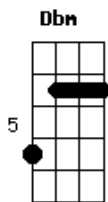

Gbm B
Be lonely is too easy
Abm Ab Db Db7
Be lonely is too easy
Gbm B
At least it was before
E
Before you, girl

Dbm A B
Ah, ah, ah, ah, ah, ah
E
Your love is my life
Dbm A B

Uh, uh, uh, uh, uh, uh

E Dbm E Dbm

E Dbm
Do you remember the first time I've kissed to your lips?
E Dbm
And then I said "my girl, your love is everything I need"

A B
The love is hard to find
A B E
But then you came to my heart

Gbm B
Be lonely is too easy
Abm Ab Db Db7
Be lonely is too easy
Gbm B
At least it was before
E
Before you, girl

Dbm A B
Ah, ah, ah, ah, ah, ah
E

Love is to love you
Dbm A B
Uh, uh, uh, uh, uh, uh
E

Your love is my life
Dbm A B
Ah, ah, ah, ah, ah, ah
E

You live in my mind
Dbm A B E
Uh, uh, uh, uh, uh, uh

Acordes

© ukulele-chords.com