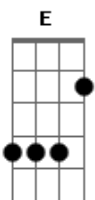

Poemas Elétricos - Your Love Is My Life (Love Is To Love You)

Tom: E
Intro: E Dbm E Dbm

E Dbm
Do you remember the first time I've looked into your eyes?
E Dbm
When I told you I would be forever by your side

A B
The love is hard to find
A B E Dbm E Dbm
But then you came to my heart

E Dbm
And do you remember the first time I held to your hand?
E Dbm
When I told you I wanted to be more than just a friend

A B
The love is hard to find
A B E
But then you came to my heart

Gbm B
Be lonely is too easy
Abm Ab Db Db7
Be lonely is too easy
Gbm B
At least it was before
E
Before you, girl

Dbm A B
Ah, ah, ah, ah, ah, ah
E
Your love is my life
Dbm A B

Uh, uh, uh, uh, uh, uh

E Dbm E Dbm

E Dbm
Do you remember the first time I've kissed to your lips?
E Dbm
And then I said "my girl, your love is everything I need"

A B
The love is hard to find
A B E
But then you came to my heart

Gbm B
Be lonely is too easy
Abm Ab Db Db7
Be lonely is too easy
Gbm B
At least it was before
E
Before you, girl

Dbm A B
Ah, ah, ah, ah, ah, ah
E

Love is to love you
Dbm A B
Uh, uh, uh, uh, uh, uh
E

Your love is my life
Dbm A B
Ah, ah, ah, ah, ah, ah
E

You live in my mind
Dbm A B E
Uh, uh, uh, uh, uh, uh

Acordes