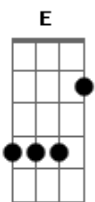

Poemas Elétricos - Your Love Is My Life (Love Is To Love You)

Tom: E
Intro: E Dbm E Dbm

E Dbm
Do you remember the first time I've looked into your eyes?
E Dbm
When I told you I would be forever by your side

A B
The love is hard to find
A B E Dbm E Dbm
But then you came to my heart

E Dbm
And do you remember the first time I held to your hand?
E Dbm
When I told you I wanted to be more than just a friend

A B
The love is hard to find
A B E
But then you came to my heart

Gbm B
Be lonely is too easy
Abm Ab Db Db7
Be lonely is too easy
Gbm B
At least it was before
E
Before you, girl

Dbm A B
Ah, ah, ah, ah, ah, ah
E
Your love is my life
Dbm A B

Uh, uh, uh, uh, uh, uh

E Dbm E Dbm

E Dbm
Do you remember the first time I've kissed to your lips?
E Dbm
And then I said "my girl, your love is everything I need"

A B
The love is hard to find
A B E
But then you came to my heart

Gbm B
Be lonely is too easy
Abm Ab Db Db7
Be lonely is too easy
Gbm B
At least it was before
E
Before you, girl

Dbm A B
Ah, ah, ah, ah, ah, ah
E

Love is to love you
Dbm A B
Uh, uh, uh, uh, uh, uh
E

Your love is my life
Dbm A B
Ah, ah, ah, ah, ah, ah
E

You live in my mind
Dbm A B E
Uh, uh, uh, uh, uh, uh

Acordes