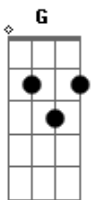

© ukulele-chords.com