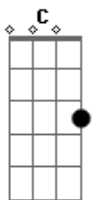

© ukulele-chords.com