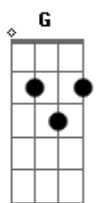

© ukulele-chords.com