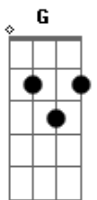

© ukulele-chords.com