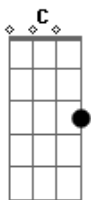

© ukulele-chords.com