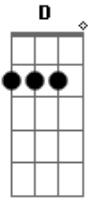

P.O.D - Image

Tom: **G**

Dropped **D** tuning

Chorus: 2x ("Breathe?")

Verse: ("I take it all in?")

Verse 2: ("Stand among, gold seven, and lox'd up?")

Bridge:

(Verse 2)

(Bridge)

(Chorus)

(Verse)

Chase

Acordes

© ukulele-chords.com

© ukulele-chords.com