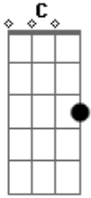

P.O.D - Goodbye For Now Intro

Tom: C

I hered this song on my girl's cd and it got me hooked...
the intro goes like this...

then it procedes using the chord pattern: E-G-C-A then make's
a little fill in. it just
over and over through the whole song...

E G C A

just listen to the song to get the right timing... _

Acordes

© ukulele-chords.com