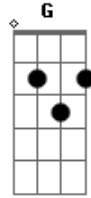

P.O.D - Goodbye For Now Intro

Tom: C

I hered this song on my girl's cd and it got me hooked...
the intro goes like this...

then it procedes using the chord pattern: E-G-C-A then make's
a little fill in. it just
over and over through the whole song...

E G C A

just listen to the song to get the right timing... _

Acordes

© ukulele-chords.com

© ukulele-chords.com

© ukulele-chords.com

© ukulele-chords.com