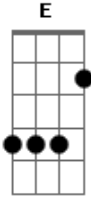

P.O.D - Goodbye For Now Intro

Tom: C

I hered this song on my girl's cd and it got me hooked...
the intro goes like this...

then it procedes using the chord pattern: E-G-C-A then make's
a little fill in. it just
over and over through the whole song...

E G C A

just listen to the song to get the right timing... _

Acordes

© ukulele-chords.com

© ukulele-chords.com

© ukulele-chords.com

© ukulele-chords.com