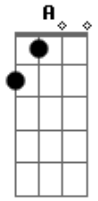

Acordes

© ukulele-chords.com