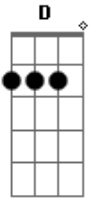

© ukulele-chords.com