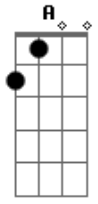

Acordes

© ukulele-chords.com