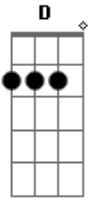

© ukulele-chords.com