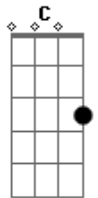

© ukulele-chords.com