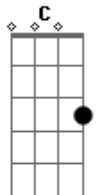

© ukulele-chords.com