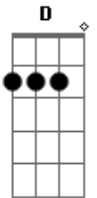

P.O.D - Babylon The Murdered

Tom: **A**

(com acordes na forma de)
 Tuning: Drop **C** (C,G,C,F,A,D)

Riff 1 (intro)

Riff 2

Play Riff 2 x3

Riff 3 (clean w/ chorus)

"Tell the world, tell the whole world..."

Play Riff 7 x2 "Babylon is a murderer..."

Riff 8 "Pull the trigger!"

Riff 9 (ending)

Riff 9 is also played underneath the chorus riff as an overdubbed guitar.

Acordes

© ukulele-chords.com

© ukulele-chords.com