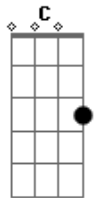

P.O.D - Babylon The Murdered

Tom: **A**

(com acordes na forma de)
 Tuning: Drop **C** (C,G,C,F,A,D)

Riff 1 (intro)

Riff 2

Play Riff 2 x3

Riff 3 (clean w/ chorus)

"Tell the world, tell the whole world..."

Play Riff 3 x2 ends on this
 note final time

Riff 4 "...and destroyed, yeah ha..."

Play Riff 2 x4 "Babylon is a murderer..."
 Play Riff 3 x2 "And you gods will be shattered..."
 Play Riff 4 x1 "...live there again, yeah ha..."
 Play Riff 2 x4 "Babylon is a murderer..."

Riff 5 (w/ fuzz)

Solo Backing

Solo

Slight pinched harmonics on the bends.

Light pinched harmonics on these notes.

Riff 6 (light distortion) "Pull the trigger!"

Riff 7 (alteration of Riff 2) "Babylon is a murderer..."

Play Riff 7 x2 "Babylon is a murderer..."

Riff 8 "Pull the trigger!"

Riff 9 (ending)

Riff 9 is also played underneath the chorus riff as an overdubbed guitar.

Acordes

© ukulele-chords.com

© ukulele-chords.com