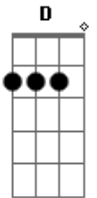

© ukulele-chords.com