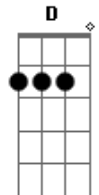

© ukulele-chords.com