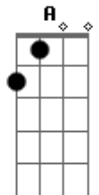

P.O.D - Babylon The Murdered

Tom: **A**

(com acordes na forma de)
Tuning: Drop **C** (C,G,C,F,A,D)

Riff 1 (intro)

Riff 2

Play Riff 2 x3

Riff 3 (clean w/ chorus)

"Tell the world, tell the whole world..."

Play Riff 3 x2 ends on this
note final time

Riff 4 "...and destroyed, yeah ha..."

Play Riff 2 x4 "Babylon is a murderer..."
Play Riff 3 x2 "And you gods will be shattered..."
Play Riff 4 x1 "...live there again, yeah ha..."
Play Riff 2 x4 "Babylon is a murderer..."

Riff 5 (w/ fuzz)

Solo Backing

Solo

Slight pinched harmonics on the bends.

Light pinched harmonics on these notes.

Riff 6 (light distortion) "Pull the trigger!"

Riff 7 (alteration of Riff 2) "Babylon is a murderer..."

Play Riff 7 x2 "Babylon is a murderer..."

Riff 8 "Pull the trigger!"

Riff 9 (ending)

Riff 9 is also played underneath the chorus riff as an overdubbed guitar.

Acordes

© ukulele-chords.com