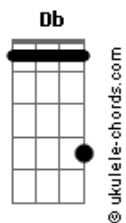

Plus-44 - 155

tom:

Intro: F Db F Db

[Primeira Parte]

F Db Love, this is getting harder
 F Db And I can't seem to pick you out of the crowd

F Db But you my dear have been discovered a liar (A liar)
 F Eb And I'm afraid that this is building up far too long (Far too long)

[Refrão]

Ab Eb And this is not the time or place for us to speak like this
 F Even if I had the thought I'd never dream of it
 Db So dry your hollow eyes and let's go down to the water
 Ab Eb In a different time or place the words could make more sense
 F In a perfect world the future wouldn't make a damn
 Db Eb So dry your hollow eyes and let's go down to the water
 F Even known it's the last time

(F Db F Db)

[Segunda Parte]

F Db Love, this is getting the best of me
 F Eb And truth be told you were the start of it all
 F Db Now you, my dear might end up lonely (Lonely)

Acordes

F Eb Before you go there's something you should know (You should know)