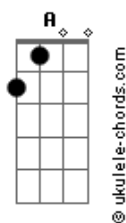

Plus-44 - 155

tom:

Intro: F Db F Db

[Primeira Parte]

F Db Love, this is getting harder
 F Db And I can't seem to pick you out of the crowd

F Db But you my dear have been discovered a liar (A liar)
 F Eb And I'm afraid that this is building up far too long (Far too long)

[Refrão]

Ab Eb And this is not the time or place for us to speak like this
 F Even if I had the thought I'd never dream of it
 Db So dry your hollow eyes and let's go down to the water
 Ab Eb In a different time or place the words could make more sense
 F In a perfect world the future wouldn't make a damn
 Db Eb So dry your hollow eyes and let's go down to the water
 F Even known it's the last time

(F Db F Db)

[Segunda Parte]

F Db Love, this is getting the best of me
 F Eb And truth be told you were the start of it all
 F Db Now you, my dear might end up lonely (Lonely)

Acordes

F Eb Before you go there's something you should know (You should know)