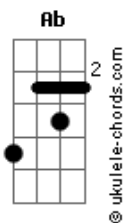

Plus-44 - 155

tom:

Intro: F Db F Db

[Primeira Parte]

F Db Love, this is getting harder
 F Db And I can't seem to pick you out of the crowd

F Db But you my dear have been discovered a liar (A liar)
 F Eb And I'm afraid that this is building up far too long (Far too long)

[Refrão]

Ab Eb And this is not the time or place for us to speak like this
 F Even if I had the thought I'd never dream of it
 Db So dry your hollow eyes and let's go down to the water
 Ab Eb In a different time or place the words could make more sense
 F In a perfect world the future wouldn't make a damn
 Db Eb So dry your hollow eyes and let's go down to the water
 F Even known it's the last time

(F Db F Db)

[Segunda Parte]

F Db Love, this is getting the best of me
 F Eb And truth be told you were the start of it all
 F Db Now you, my dear might end up lonely (Lonely)

Acordes

F Eb Before you go there's something you should know (You should know)