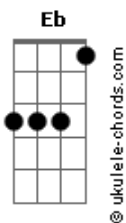

Plus-44 - 155

tom:

Intro: F Db F Db

[Primeira Parte]

F Db Love, this is getting harder
 F Db And I can't seem to pick you out of the crowd

F Db But you my dear have been discovered a liar (A liar)
 F Eb And I'm afraid that this is building up far too long (Far too long)

[Refrão]

Ab Eb And this is not the time or place for us to speak like this
 F Even if I had the thought I'd never dream of it
 Db So dry your hollow eyes and let's go down to the water
 Ab Eb In a different time or place the words could make more sense
 F In a perfect world the future wouldn't make a damn
 Db Eb So dry your hollow eyes and let's go down to the water
 F Even known it's the last time

(F Db F Db)

[Segunda Parte]

F Db Love, this is getting the best of me
 F Eb And truth be told you were the start of it all
 F Db Now you, my dear might end up lonely (Lonely)

Acordes

F Eb Before you go there's something you should know (You should know)