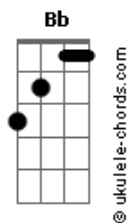

Plus-44 - 155

tom:

Intro: F Db F Db

[Primeira Parte]

F Db Love, this is getting harder
 F Db And I can't seem to pick you out of the crowd

F Db But you my dear have been discovered a liar (A liar)
 F Eb And I'm afraid that this is building up far too long (Far too long)

[Refrão]

Ab Eb And this is not the time or place for us to speak like this
 F Even if I had the thought I'd never dream of it
 Db So dry your hollow eyes and let's go down to the water
 Ab Eb In a different time or place the words could make more sense
 F In a perfect world the future wouldn't make a damn
 Db Eb So dry your hollow eyes and let's go down to the water
 F Even known it's the last time

(F Db F Db)

[Segunda Parte]

F Db Love, this is getting the best of me
 F Eb And truth be told you were the start of it all
 F Db Now you, my dear might end up lonely (Lonely)

Acordes

F Eb Before you go there's something you should know (You should know)