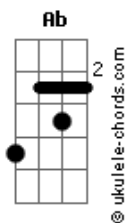

Plus-44 - 155

tom:

Intro: F Db F Db

[Primeira Parte]

F Db Love, this is getting harder
 F Db And I can't seem to pick you out of the crowd

F Db But you my dear have been discovered a liar (A liar)
 F Eb And I'm afraid that this is building up far too long (Far too long)

[Refrão]

Ab Eb And this is not the time or place for us to speak like this
 F Even if I had the thought I'd never dream of it
 Db So dry your hollow eyes and let's go down to the water
 Ab Eb In a different time or place the words could make more sense
 F In a perfect world the future wouldn't make a damn
 Db Eb So dry your hollow eyes and let's go down to the water
 F Even known it's the last time

(F Db F Db)

[Segunda Parte]

F Db Love, this is getting the best of me
 F Eb And truth be told you were the start of it all
 F Db Now you, my dear might end up lonely (Lonely)

Acordes

F Eb Before you go there's something you should know (You should know)