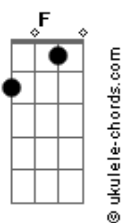

Plus-44 - 155

tom:

Intro: F Db F Db

[Primeira Parte]

F Db Love, this is getting harder
 F Db And I can't seem to pick you out of the crowd

F Db But you my dear have been discovered a liar (A liar)
 F Eb And I'm afraid that this is building up far too long (Far too long)

[Refrão]

Ab Eb And this is not the time or place for us to speak like this
 F Even if I had the thought I'd never dream of it
 Db So dry your hollow eyes and let's go down to the water
 Ab Eb In a different time or place the words could make more sense
 F In a perfect world the future wouldn't make a damn
 Db Eb So dry your hollow eyes and let's go down to the water
 F Even known it's the last time

(F Db F Db)

[Segunda Parte]

F Db Love, this is getting the best of me
 F Eb And truth be told you were the start of it all
 F Db Now you, my dear might end up lonely (Lonely)

Acordes

F Eb Before you go there's something you should know (You should know)