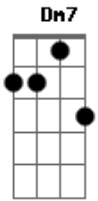

© ukulele-chords.com