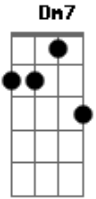

© ukulele-chords.com