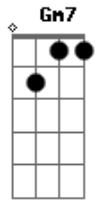

© ukulele-chords.com