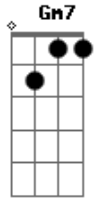

© ukulele-chords.com