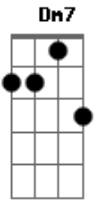

© ukulele-chords.com