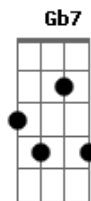

© ukulele-chords.com