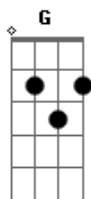

© ukulele-chords.com