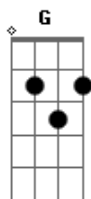

Planta e Raiz - Reggae Inna Gold Coast

Tom: C

Ukulele acordes

G= 2-3-2-0
 F= 0-1-0-2
 C= 3-0-0-0

Intro: G G F F G F C G

2X
 C
 Reggae inna gold coast
 F
 Reggae inna gold coast
 G F C G
 Reggae reggae reggae inna gold coast

C F
 The sun is gone We'll see the light
 G F C G
 The moon lives on in every night
 C F
 I watch the waves breaking in the sea
 G F C C G
 We are so grateful and Jah's the key

2x
 C
 Reggae inna gold coast
 F
 Reggae inna gold coast
 G F C G
 Reggae reggae reggae inna gold coast

C F
 We thank to Jah, the wonderful gift
 G F C G
 We live so wrong We have to shift
 C F
 Listen to reggae We got to lift
 G F C G
 We thank to Jah, the life we live

Acordes

© ukulele-chords.com

© ukulele-chords.com