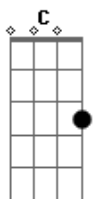

Planta e Raiz - Reggae Inna Gold Coast

Tom: C

Ukulele acordes

G= 2-3-2-0

F= 0-1-0-2

C= 3-0-0-0

Intro: G G F F G F C G

2X

C
Reggae inna gold coast

F
Reggae inna gold coast

G F C
Reggae reggae reggae inna gold coast

C F
The sunshine will make my day

G F C G
Keep this vibe in this place

C F
I cross the sea i find my way

G F C G
I feel fine in these days

C
I feel fine in these days

2x

C
Reggae inna gold coast

F
Reggae inna gold coast
G F C
Reggae reggae reggae inna gold coast G

C F
The sun is gone We'll see the light

G F C G
The moon lives on in every night

C F
I watch the waves breaking in the sea

G F C C G
We are so grateful and Jah's the key

2x

C
Reggae inna gold coast

F
Reggae inna gold coast

G F C
Reggae reggae reggae inna gold coast G

C F
We thank to Jah, the wonderful gift

G F C G
We live so wrong We have to shift

C F
Listen to reggae We got to lift

G F C G
We thank to Jah, the life we live

Acordes

© ukulele-chords.com