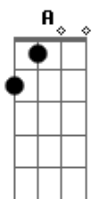

Plain White T's - So Damn Clever

Tom: E
Intro:

Verse:
 B Thought that i was in control G
 D And in my mind you were mine, what did i know? A
 B I didn't listen when they said G
 D That you were fake, manipulating boys to bed A
 G I thought they had you wrong
 A The morning you were gone

Verse:
 B G
 We were over from the start D
 D E
 Intertwined just in time to fall apart (fall apart) B A
 I can't believe i missed the signs D E
 You were cold and they all told me not to try

Bridge:
 G
 But i thought they had you wrong A
 The morning you were gone G
 Just vanished from my life A
 Didn't even say goodbye

G Gb E D
 Made me believe that we'd be together D E
 Why do you have to be so damn clever?

Acordes

© ukulele-chords.com

© ukulele-chords.com

© ukulele-chords.com

© ukulele-chords.com

© ukulele-chords.com

© ukulele-chords.com