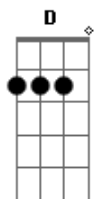

Plain White T's - So Damn Clever

Tom: E
Intro:

Verse:
 B Thought that i was in control G
 D And in my mind you were mine, what did i know? A
 B I didn't listen when they said G
 D That you were fake, manipulating boys to bed A
 G I thought they had you wrong
 A The morning you were gone

Other:
 G Gb E
 G Gb E
 You pulled all the right strings
 Saying all the right things G Gb E D
 Now that you've gotten what you wanted you don't want E
 It anymore

Chorus:
 B A
 D E
 Everytime i see your face
 I can see the games you play B A
 Nobody can break hearts better D E
 Why do you have to be so damn clever? B A
 Turns you on D E

G Gb E D
 Made me believe that we'd be together D E
 Why do you have to be so damn clever?

Acordes

© ukulele-chords.com

© ukulele-chords.com

© ukulele-chords.com

© ukulele-chords.com

© ukulele-chords.com

© ukulele-chords.com