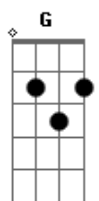

Plain White T's - So Damn Clever

Tom: E

Intro:

Verse:

B G
Thought that i was in control
D A
And in my mind you were mine, what did i know?
B G
I didn't listen when they said
D A
That you were fake, manipulating boys to bed
G
I thought they had you wrong
A
The morning you were gone

Verse:

B G
We were over from the start
D E
Intertwined just in time to fall apart (fall apart)
B A
I can't believe i missed the signs
D E
You were cold and they all told me not to try

Bridge:

G
But i thought they had you wrong
A
The morning you were gone
G
Just vanished from my life
A
Didn't even say goodbye

Other:

G Gb E
You pulled all the right strings G Gb E
Saying all the right things
G Gb E D
Now that you've gotten what you wanted you don't want
E
It anymore

Chorus:

B A
Everytime i see your face
D E
I can see the games you play
B A
Nobody can break hearts better
D E
Why do you have to be so damn clever?
B A
Turns you on
D E
Always getting what you want
G Gb E D
Made me believe that we'd be together
D E
Why do you have to be so damn clever?
B A
Oh, Oh
D E
Why do you have to be so damn clever?
B A
Oh, Oh
D E
Why do you have to be so damn clever?
B A D E
Oh, Oh, Oh, Oh...

G Gb E D
Made me believe that we'd be together
D E
Why do you have to be so damn clever?

Acordes

© ukulele-chords.com

© ukulele-chords.com

© ukulele-chords.com

© ukulele-chords.com

© ukulele-chords.com

© ukulele-chords.com