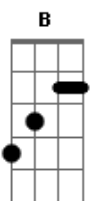

© ukulele-chords.com