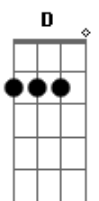

Plain White T's - So Damn Clever

Tom: E

Intro:

Verse:

B G
Thought that i was in control
D A
And in my mind you were mine, what did i know?
B G
I didn't listen when they said
D A
That you were fake, manipulating boys to bed
G
I thought they had you wrong
A
The morning you were gone

Chorus:

B A
Everytime i see your face

D E
I can see the games you play
B A
Nobody can break hearts better
D E
Why do you have to be so damn clever?
B A
Turns you on
D E
Always getting what you want
G Gb E D
Made me believe that we'd be together
D E
Why do you have to be so damn clever?

Other:

G Gb E
You pulled all the right strings G Gb E
Saying all the right things
G Gb E D
Now that you've gotten what you wanted you don't want
E
It anymore

Chorus:

B A
Everytime i see your face
D E
I can see the games you play
B A
Nobody can break hearts better
D E
Why do you have to be so damn clever?
B A
Turns you on
D E
Always getting what you want
G Gb E D
Made me believe that we'd be together
D E
Why do you have to be so damn clever?
B A
Oh, Oh
D E
Why do you have to be so damn clever?
B A
Oh, Oh
D E
Why do you have to be so damn clever?
B A D E
Oh, Oh, Oh, Oh...

G Gb E D
Made me believe that we'd be together
D E
Why do you have to be so damn clever?

Acordes

© ukulele-chords.com

© ukulele-chords.com

© ukulele-chords.com

© ukulele-chords.com

© ukulele-chords.com

© ukulele-chords.com