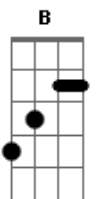

© ukulele-chords.com