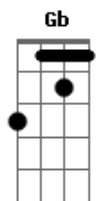

Plain White T's - So Damn Clever

Tom: E

Intro:

Verse:

B G
Thought that i was in control
D A
And in my mind you were mine, what did i know?
B G
I didn't listen when they said
D A
That you were fake, manipulating boys to bed
G
I thought they had you wrong
A
The morning you were gone

Verse:

B G
We were over from the start
D E
Intertwined just in time to fall apart (fall apart)
B A
I can't believe i missed the signs
D E
You were cold and they all told me not to try

Bridge:

G
But i thought they had you wrong
A
The morning you were gone
G
Just vanished from my life
A
Didn't even say goodbye

Other:

G Gb E
You pulled all the right strings G Gb E
Saying all the right things
G Gb E D
Now that you've gotten what you wanted you don't want
E
It anymore

Chorus:

B A
Everytime i see your face
D E
I can see the games you play
B A
Nobody can break hearts better
D E
Why do you have to be so damn clever?
B A
Turns you on
D E
Always getting what you want
G Gb E D
Made me believe that we'd be together
D E
Why do you have to be so damn clever?
B A
Oh, Oh
D E
Why do you have to be so damn clever?
B A
Oh, Oh
D E
Why do you have to be so damn clever?
B A D E
Oh, Oh, Oh, Oh...

G Gb E D
Made me believe that we'd be together
D E
Why do you have to be so damn clever?

Acordes

© ukulele-chords.com

© ukulele-chords.com

© ukulele-chords.com

© ukulele-chords.com

© ukulele-chords.com

© ukulele-chords.com