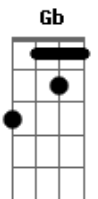

Plain White T's - So Damn Clever

Tom: E
Intro:

Verse:
 B Thought that i was in control G
 D And in my mind you were mine, what did i know? A
 B I didn't listen when they said G
 D That you were fake, manipulating boys to bed A
 G I thought they had you wrong
 A The morning you were gone

Verse:
 B G
 We were over from the start D
 D E
 Intertwined just in time to fall apart (fall apart) B A
 I can't believe i missed the signs D E
 You were cold and they all told me not to try

Bridge:
 G
 But i thought they had you wrong A
 The morning you were gone G
 Just vanished from my life A
 Didn't even say goodbye

Other:
 G Gb E
 G Gb E
 You pulled all the right strings
 Saying all the right things G Gb E D
 Now that you've gotten what you wanted you don't want E
 It anymore

Chorus:
 B A
 D E
 Everytime i see your face
 I can see the games you play B A
 Nobody can break hearts better D E
 Why do you have to be so damn clever? B A
 Turns you on D E

G Gb E D
 Made me believe that we'd be together D E
 Why do you have to be so damn clever?

Acordes

© ukulele-chords.com

© ukulele-chords.com

© ukulele-chords.com

© ukulele-chords.com

© ukulele-chords.com

© ukulele-chords.com