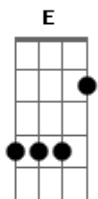

Chorus:
B A
D E
I can see the games you play
B A
D E
Nobody can break hearts better
D E
B A
Why do you have to be so damn clever?
B A
Turns you on

D E
Always getting what you want G B E D
Made me believe that we'd be together D E
Why do you have to be so damn clever?

Verse:
B G
We were over from the start D
D E
Intertwined just in time to fall apart (fall apart) B A
I can't believe i missed the signs D E
You were cold and they all told me not to try

Bridge:
G
But i thought they had you wrong A
The morning you were gone G
Just vanished from my life A
Didn't even say goodbye

Chorus:
B A
D E
Everytime i see your face

D E
I can see the games you play
B A
Nobody can break hearts better D E
Why do you have to be so damn clever? B A
Turns you on D E
Always getting what you want G B E D
Made me believe that we'd be together D E
Why do you have to be so damn clever?

Other:
G Gb E
G Gb E
You pulled all the right strings
Saying all the right things G Gb E D
Now that you've gotten what you wanted you don't want E
It anymore

Chorus:
B A
D E
Everytime i see your face
I can see the games you play B A
Nobody can break hearts better D E
Why do you have to be so damn clever? B A
Turns you on D E

D E
Always getting what you want G B E D
Made me believe that we'd be together D E
Why do you have to be so damn clever? B A
Oh, Oh D E
Why do you have to be so damn clever? B A
Oh, Oh D E
Why do you have to be so damn clever?
B A D E
Oh, Oh, Oh, Oh...

G Gb E D
Made me believe that we'd be together D E
Why do you have to be so damn clever?

Acordes

© ukulele-chords.com