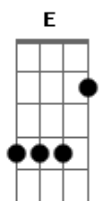

Chorus:

B A
Everytime i see your face
D E
I can see the games you play
B A
Nobody can break hearts better
D E
Why do you have to be so damn clever?
B A
Turns you on
D E
Always getting what you want
G Gb E D
Made me believe that we'd be together
D E
Why do you have to be so damn clever?

Verse:

B G
We were over from the start
D E
Intertwined just in time to fall apart (fall apart)
B A
I can't believe i missed the signs
D E
You were cold and they all told me not to try

Bridge:

G
But i thought they had you wrong
A
The morning you were gone
G
Just vanished from my life
A
Didn't even say goodbye

Chorus:

B A
Everytime i see your face

D E
I can see the games you play
B A
Nobody can break hearts better
D E
Why do you have to be so damn clever?
B A
Turns you on
D E
Always getting what you want
G Gb E D
Made me believe that we'd be together
D E
Why do you have to be so damn clever?

Other:

G Gb E
You pulled all the right strings G Gb E
Saying all the right things
G Gb E D
Now that you've gotten what you wanted you don't want
E
It anymore

Chorus:

B A
Everytime i see your face
D E
I can see the games you play
B A
Nobody can break hearts better
D E
Why do you have to be so damn clever?
B A
Turns you on
D E
Always getting what you want
G Gb E D
Made me believe that we'd be together
D E
Why do you have to be so damn clever?
B A
Oh, Oh
D E
Why do you have to be so damn clever?
B A
Oh, Oh
D E
Why do you have to be so damn clever?
B A D E
Oh, Oh, Oh, Oh...

G Gb E D
Made me believe that we'd be together
D E
Why do you have to be so damn clever?

Acordes

© ukulele-chords.com