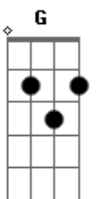

Plain White T's - So Damn Clever

Tom: E
Intro:

Verse:
 B Thought that i was in control G
 D And in my mind you were mine, what did i know? A
 B I didn't listen when they said G
 D That you were fake, manipulating boys to bed A
 G I thought they had you wrong
 A The morning you were gone

Verse:
 B G
 We were over from the start D
 D E
 Intertwined just in time to fall apart (fall apart) B A
 I can't believe i missed the signs D E
 You were cold and they all told me not to try

Bridge:
 G
 But i thought they had you wrong A
 The morning you were gone G
 Just vanished from my life A
 Didn't even say goodbye

Other:
 G Gb E
 G Gb E
 You pulled all the right strings
 Saying all the right things G Gb E D
 Now that you've gotten what you wanted you don't want E
 It anymore

Chorus:
 B A
 D E
 Everytime i see your face
 I can see the games you play B A
 Nobody can break hearts better D E
 Why do you have to be so damn clever? B A
 Turns you on D E

G Gb E D
 Made me believe that we'd be together D E
 Why do you have to be so damn clever?

Acordes

© ukulele-chords.com

© ukulele-chords.com

© ukulele-chords.com

© ukulele-chords.com

© ukulele-chords.com

© ukulele-chords.com