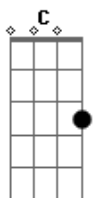

Plain White T's - Rainy Day

Tom: C
Intro: C G Am (2x)

C G Am
Oh, it's another rainy day
C G Am
Another excuse for me to hide away
C G Am
Fog on the window, I write your name
C G Am
Oh, it's another rainy day
C Am
Outside a cloud is forming
C Am C G Am
In my heart the rain is pouring down endlessly
C Am C G Am
The sky is gray just like me, just like me
C G Am
Oh, it's another rainy day
C G Am
The sun isn't out to scare the dark away
C G Am
Step outside to try to wash you away
C G Am
Oh, it's another rainy day
C Am
Outside a cloud is forming
C Am C G Am
In my heart the rain is pouring down endlessly
C Am
The sky is gray just like me

C Am
And all my tears flood the streets
C Am C
The sky is gray just like me, just like me
(C Am)
C Am
Well, it's cold and it's gloomy
C Am
What are you doing to me?
C Am
Is the storm ever breakin'?
C Am
Only you could make it stop raining
C Am
Outside a cloud is forming
C Am
In my heart the rain is pouring down endlessly
C Am
The sky is gray just like me
C Am
And all my tears flood the streets
C Am C
The sky is gray just like me, just like me
C G Am
Oh, it's another rainy day, just like me
C G Am
Oh, it's another rainy day, just like me
C G Am
Oh, it's another rainy day, just like
C G Am
Oh, it's another rainy day

Acordes

© ukulele-chords.com