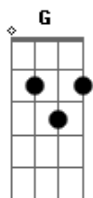

© ukulele-chords.com