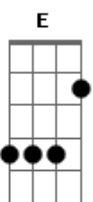

© ukulele-chords.com