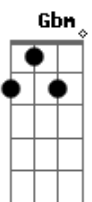

© ukulele-chords.com