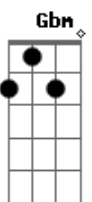

© ukulele-chords.com