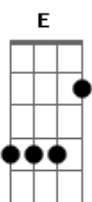

© ukulele-chords.com