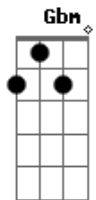

© ukulele-chords.com