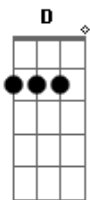

Ref:

G **A**
If I'm not everything you wanted, oh
G **A**
If I'm not everything you need

Chorus:

D
Then you can walk right out the door (you
can walk right out the door)
G
And you can walk right out on me (you can walk right out on
me)
Bm **G**

But you're never gonna see just how good it's
gonna be until you gimme a chance

D
Then you can walk right out the door (you
can walk right out the door)

G
Then you can say goodbye (you can say goodbye)

Bm **G**
But I know you gonna stay we'll be happy everyday
A
Just gimme a chance,
Gimme a chance, oh

Bridge:

G **A** **Gbm** **Bm A**
All I want to do is spend my life with you
G **A** **Gbm** **Bm** **A** **G**
All I want from you is a chance so I can prove my love to you
Gbm
Just gimme a chance, gimme a chance

Chorus:

D
Then you can walk right out the door (you
can walk right out the door)
G
And you can walk right out on me (you can walk right out on
me)
Bm **G**
But you're never gonna see just how good it's
A
gonna be until you gimme a chance
D
Then you can walk right out the door (you
can walk right out the door)
G
Then you can say goodbye (you can say goodbye)
Bm **G**
But I know you gonna stay we'll be happy everyday
A
Just gimme a chance,
Gimme a chance, oh
coda:
Bm **G** **A**
Why don't you open up your eyes?
A
Just gimme a chance
Gimme a chance, oh
Bm **G** **A**
Why don't you say what's on your mind?
A
Just gimme a chance
Bm A A
Gimme a chance, oh

Acordes