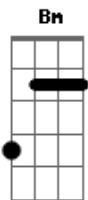

© ukulele-chords.com