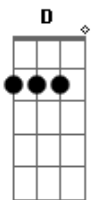

Ref:

G **A**
If I'm not everything you wanted, oh
G **A**
If I'm not everything you need

Chorus:

D
Then you can walk right out the door (you
can walk right out the door)
G
And you can walk right out on me (you can walk right out on
me)
Bm **G**

But you're never gonna see just how good it's
gonna be until you gimme a chance

D
Then you can walk right out the door (you
can walk right out the door)

G
Then you can say goodbye (you can say goodbye)

Bm **G**
But I know you gonna stay we'll be happy everyday
A
Just gimme a chance,
Gimme a chance, oh

Bridge:

G **A** **Gbm** **Bm A**
All I want to do is spend my life with you
G **A** **Gbm** **Bm** **A** **G**
All I want from you is a chance so I can prove my love to you
Gbm
Just gimme a chance, gimme a chance

Chorus:

D
Then you can walk right out the door (you
can walk right out the door)
G
And you can walk right out on me (you can walk right out on
me)
Bm **G**
But you're never gonna see just how good it's
A
gonna be until you gimme a chance
D
Then you can walk right out the door (you
can walk right out the door)
G
Then you can say goodbye (you can say goodbye)
Bm **G**
But I know you gonna stay we'll be happy everyday
A
Just gimme a chance,
Gimme a chance, oh
coda:
Bm **G** **A**
Why don't you open up your eyes?
A
Just gimme a chance
Gimme a chance, oh
Bm **G** **A**
Why don't you say what's on your mind?
A
Just gimme a chance
Bm A A
Gimme a chance, oh

Acordes

© ukulele-chords.com