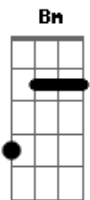

© ukulele-chords.com

© ukulele-chords.com