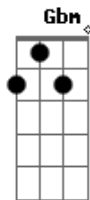

© ukulele-chords.com