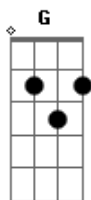

G Gm
i love you

(solo) D A Bm A A7
D A Bm A

G G A
You make it easy, as easy as 1,2,1,2,3,4

Só uma batida em cada nota no refrão nessa vez

D A Bm A G
Gm D
There's only one way to say, those 3 words, and thats what I'll do, i love you
D A Bm A G Gm D D
there's only one thing to do, 3 words for you, i love you

D A Bm A G
Gm D
There's only one way to say, those 3 words, and thats what I'll do, i love you

Acordes

© ukulele-chords.com

© ukulele-chords.com

© ukulele-chords.com

© ukulele-chords.com

© ukulele-chords.com