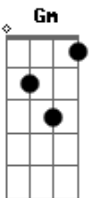

Gm D
There's only one way to say, those 3 words, and thats what
I'll do, i love you
D A Bm A G Gm D
there's only one thing to do, 3 words for you, i love you

D
Give me more loving from the very start
A
Piece me back together when I fall apart
Bm
Tell me things you never even tell your closest friends A A7

D
Make it feel good when I hurt so bad
A Bm

Best that i've had, i'm so glad i found you

A
I love being around you
G
You make it easy, as easy as 1,2,1,2,3,4 A

D A Bm A G
Gm D
There's only one way to say, those 3 words, and thats what
I'll do, i love you
A7
there's only one thing to do, 3 words for you, i love you

G Gm
i love you

(solo) D A Bm A A7
D A Bm A

G
You make it easy, as easy as 1,2,1,2,3,4 G A

Só uma batida em cada nota no refrão nessa vez

D A Bm A G
Gm D
There's only one way to say, those 3 words, and thats what
I'll do, i love you
D A Bm A G Gm D D
there's only one thing to do, 3 words for you, i love you

D A Bm A G
Gm D
There's only one way to say, those 3 words, and thats what
I'll do, i love you

Acordes

© ukulele-chords.com

© ukulele-chords.com

© ukulele-chords.com

© ukulele-chords.com

© ukulele-chords.com