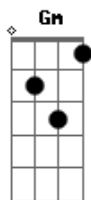

G Gm
i love you

(solo) D A Bm A A7
D A Bm A

G G A
You make it easy, as easy as 1,2,1,2,3,4

Só uma batida em cada nota no refrão nessa vez

D A Bm A G
Gm D
There's only one way to say, those 3 words, and thats what I'll do, i love you
D A Bm A G Gm D D
there's only one thing to do, 3 words for you, i love you

D A Bm A G
Gm D
There's only one way to say, those 3 words, and thats what I'll do, i love you

Acordes

© ukulele-chords.com

© ukulele-chords.com

© ukulele-chords.com

© ukulele-chords.com

© ukulele-chords.com