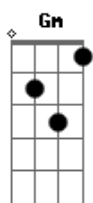

© ukulele-chords.com