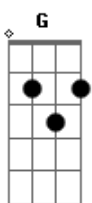

© ukulele-chords.com