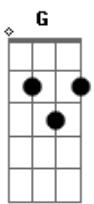

© ukulele-chords.com