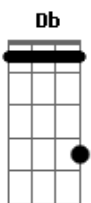

Placebo - This Picture

Tom: Db

(com acordes na forma de
Capostrate na 1ª casa
CAPO 1ST FRET
Intro: (Spoken): C

C
I hold an image of the ashtray girl
Em
Of cigarette burns on my chest
C
I wrote a poem that described her world
Em
And put our friendship to the test
Am
And late at night whilst on all fours
Em
She used to watch me kiss the floor
F
What's wrong with this picture?
C
What's wrong with this picture?

VERSE1:

C Em
Farewell the ashtray girl
C
Forbidden snowflake
Em
Beware this troubled world
Am
Watch out for earthquakes
Em
Goodbye to open sores
F
To broken semaphore
C
You know we miss her
F
We miss her picture

CHORUS:

C
Sometimes it's faded
F
(We)Desintegrate it
C
For fear of growing old
F C
Sometimes it's faded
F
(We)Assassinate it
C
For fear of growing old

VERSE2:

C Em
Farewell the ashtray girl

C)

C
Angelic fruitcake
Em
Beware this troubled world
Am
Control your intake
Em
Goodbye to open sores
F
Goodbye and furthermore
C
You know we miss her
F
We miss her picture

CHORUS:

C
Sometimes it's faded
F
(We)Desintegrate it
C
For fear of growing old
F C
Sometimes it's faded
F
(We)Assassinate it
C
For fear of growing old

BRIDGE:

Em Am
Hang on
Em
Though we try
Am
It's gone
Em Am
Hang on
Em
Though we try
Am F
It's gone

CHORUS:

C
Sometimes it's faded
F
(We)Desintegrate it
C
For fear of growing old
F C
Sometimes it's faded
F
(We)Assassinate it
C
For fear of growing old
F C
Can't stop growing old (x5)

Acordes

© ukulele-chords.com