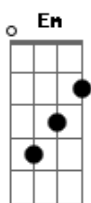

© ukulele-chords.com