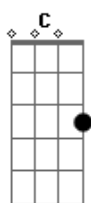

© ukulele-chords.com