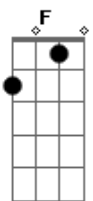

F Am
See you at the bitter end (x2)

Am F

Every step we take that's synchronized
Am
Every broken bone
Am F
Reminds me of the second time
Am
That I followed you home
Am F
You shower me with lullabies
Am
As you're walking away
Am F
Reminds me that it's killing time
Am
On this fateful day

F Am
See you at the bitter end (x4)

Am
(From the time we intercepted
Feels more like suicide...)

F Am
See you at the bitter end

Acordes

© ukulele-chords.com

© ukulele-chords.com

© ukulele-chords.com